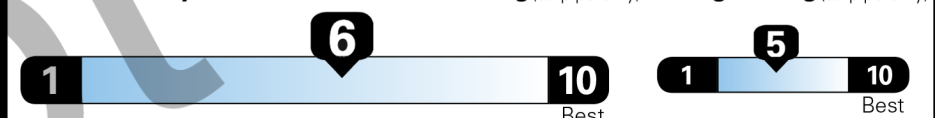

This vehicle emits 254 grams CO₂ per mile. The best emits 0 grams per mile (tailpipe only). Producing and distributing fuel also create emissions; learn more at fueleconomy.gov.

Actual results will vary for many reasons, including driving conditions and how you drive and maintain your vehicle. The average new vehicle gets 29 MPG and costs $8,500 to fuel over 5 years. Cost estimates are based on 15,000 miles per year at $3.30 per gallon. MPGe is miles per gasoline gallon equivalent. Vehicle emissions are a significant cause of climate change and smog.

fueleconomy.gov

Calculate personalized estimates and compare vehicles

MANUFACTURER'S SUGGESTED RETAIL PRICE[†] **$23,125.00**

[†]Manufacturer's suggested retail price excludes delivery processing and handling fees, license and title fees, applicable federal, state and local taxes, and dealer and distributor options and accessories.

36 month/36,000-mile limited warranty on all Southeast Toyota Distributors, LLC options, contact your local Toyota dealership for more information.

TOTAL DISTRIBUTOR'S OPTIONS $ 499.00
DELIVERY, PROCESSING AND HANDLING FEE 1,160.00
DESTINATION FUEL SURCHARGE 0.00

TOTAL SUGGESTED RETAIL PRICE **$ 24,784.00**

DELIVERED BY TRUCK TO: 32141

MODERN TOYOTA OF BOONE
225 MODERN DRIVE
BOONE, NC 28607

F043