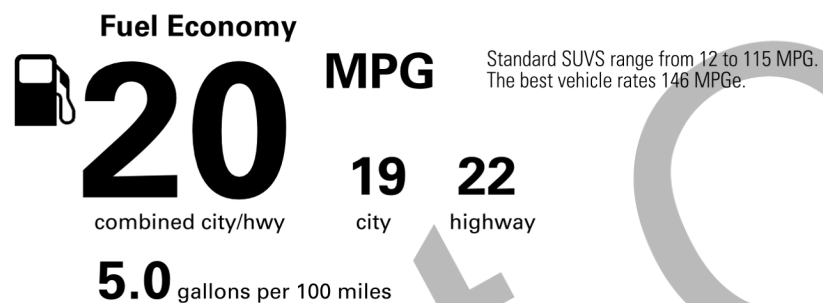

- MECHANICAL & PERFORMANCE**
 - i-FORCE MAX Twin-Turbo V6 Hybrid, DOHC 24V with Dual VVT-i and Electric Motor/Generator, 437 hp/583 lb-ft
 - 10-Spd Auto Trans with Sequential Shift
 - Drive Mode Select with TOW/HAUL Modes
 - 4WDemand Part-Time 4WD w/Elec Controlled Transfer Case and Auto Limited Slip Diff
 - Multi-Link Rear Suspension
 - Tow Rcvr Hitch w/Integ 4/7-Pin Connector
- SAFETY & CONVENIENCE**
 - Toyota Safety Sense 2.5 w/ Pre-Collision
 - Connected Services Capable. 4G network dependent. See Toyota.com for details.
- EXTERIOR**
 - 20-in. Dark-Painted Alloy Wheels
 - Auto-Leveling LED Headlights w/LED DRLs w/Sequential Turn Signals
 - Power Tilt/Slide Panoramic Roof
- INTERIOR**
 - 14-in. Toyota Audio Multimedia w/ Wireless Apple CarPlay & Android Auto Compatibility
 - SiriusXM w/3-Month Trial
 - JBL 14-speaker incl/subwoofer & amp
 - 12.3-in. Digital Gauge Cluster
 - 3-Zone Climate Control
 - Smart Key System with Push Button Start
 - Leather-Trimmed Power-Adjustable Driver/Front-Pass Seat w/Power Lumbar
 - Heated and Ventilated Front & 2nd Row Captain's Chairs with Adj. Arm Rests
 - Power Folding, Sliding 3rd Row w/ Adjustable Cargo Shelf
 - Power Liftgate with Flip-Up Glass
- For Full Product Details:**
 Please Visit Toyota.com/Sequoia
 Full Tank of Gas

GOVERNMENT 5-STAR SAFETY RATINGS

This vehicle has not been rated by the government for overall vehicle score, frontal crash, side crash or rollover risk.

Star ratings range from 1 to 5 stars (★★★★★) with 5 being the highest.

Source: National Highway Traffic Safety Administration (NHTSA)

www.safercar.gov or 1-888-327-4236

EPA DOT Fuel Economy and Environment

Gasoline Vehicle

You spend \$4,000 more in fuel costs over 5 years compared to the average new vehicle.