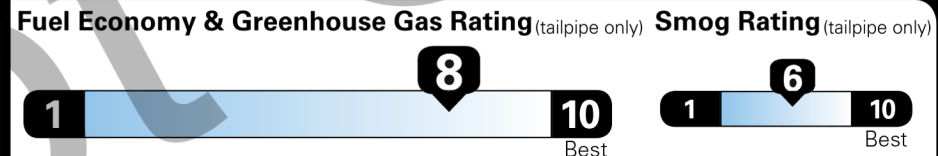

This vehicle emits 169 grams CO₂ per mile. The best emits 0 grams per mile (tailpipe only). Producing and distributing fuel also create emissions; learn more at fueleconomy.gov.

Actual results will vary for many reasons, including driving conditions and how you drive and maintain your vehicle. The average new vehicle gets 29 MPG and costs $8,500 to fuel over 5 years. Cost estimates are based on 15,000 miles per year at $3.30 per gallon. MPGe is miles per gasoline gallon equivalent. Vehicle emissions are a significant cause of climate change and smog.

fueleconomy.gov
Calculate personalized estimates and compare vehicles

MANUFACTURER'S SUGGESTED RETAIL PRICE[†] $33,075.00

[†]Manufacturer's suggested retail price excludes delivery processing and handling fees, license and title fees, applicable federal, state and local taxes, and dealer and distributor options and accessories.

36 month/36,000-mile limited warranty on all Southeast Toyota Distributors, LLC options, contact your local Toyota dealership for more information.

TOTAL DISTRIBUTOR'S OPTIONS	$ 1,615.00
DELIVERY, PROCESSING AND HANDLING FEE	1,160.00
DESTINATION FUEL SURCHARGE	0.00
TOTAL SUGGESTED RETAIL PRICE	$ 35,850.00

DELIVERED BY TRUCK TO: 32141

MODERN TOYOTA OF BOONE
225 MODERN DRIVE
BOONE, NC 28607

F218