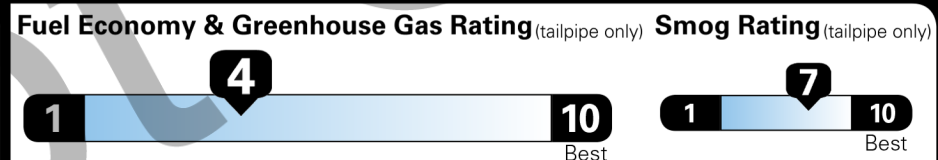

This vehicle emits 424 grams CO₂ per mile. The best emits 0 grams per mile (tailpipe only). Producing and distributing fuel also create emissions; learn more at fueleconomy.gov.

Actual results will vary for many reasons, including driving conditions and how you drive and maintain your vehicle. The average new vehicle gets 28 MPG and costs $9,750 to fuel over 5 years. Cost estimates are based on 15,000 miles per year at $3.60 per gallon. MPGe is miles per gasoline gallon equivalent. Vehicle emissions are a significant cause of climate change and smog.

fueleconomy.gov
Calculate personalized estimates and compare vehicles

MANUFACTURER'S SUGGESTED RETAIL PRICE[†] $40,470.00

[†]Manufacturer's suggested retail price excludes delivery processing and handling fees, license and title fees, applicable federal, state and local taxes, and dealer and distributor options and accessories.

36 month/36,000-mile limited warranty on all Southeast Toyota Distributors, LLC options, contact your local Toyota dealership for more information.

TOTAL DISTRIBUTOR'S OPTIONS $ 2,493.00
DELIVERY, PROCESSING AND HANDLING FEE 1,495.00
DESTINATION FUEL SURCHARGE 0.00
TOTAL SUGGESTED RETAIL PRICE $ 44,458.00

DELIVERED BY TRUCK TO: 32141

MODERN TOYOTA OF BOONE
225 MODERN DRIVE
BOONE, NC 28607

Q007