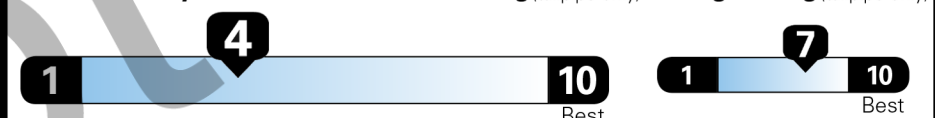

This vehicle emits 433 grams CO₂ per mile. The best emits 0 grams per mile (tailpipe only). Producing and distributing fuel also create emissions; learn more at fuel economy.gov.

Actual results will vary for many reasons, including driving conditions and how you drive and maintain your vehicle. The average new vehicle gets 28 MPG and costs $9,750 to fuel over 5 years. Cost estimates are based on 15,000 miles per year at $3.60 per gallon. MPGe is miles per gasoline gallon equivalent. Vehicle emissions are a significant cause of climate change and smog.

fuel economy.gov
Calculate personalized estimates and compare vehicles

MANUFACTURER'S SUGGESTED RETAIL PRICE[†] $52,625.00

[†]Manufacturer's suggested retail price excludes delivery processing and handling fees, license and title fees, applicable federal, state and local taxes, and dealer and distributor options and accessories.

36 month/36,000-mile limited warranty on all Southeast Toyota Distributors, LLC options, contact your local Toyota dealership for more information.

TOTAL DISTRIBUTOR'S OPTIONS $ 606.00
DELIVERY, PROCESSING AND HANDLING FEE 1,495.00
DESTINATION FUEL SURCHARGE 0.00
TOTAL SUGGESTED RETAIL PRICE $ 54,726.00

DELIVERED BY TRUCK TO: 32141

MODERN TOYOTA OF BOONE
225 MODERN DRIVE
BOONE, NC 28607

0020