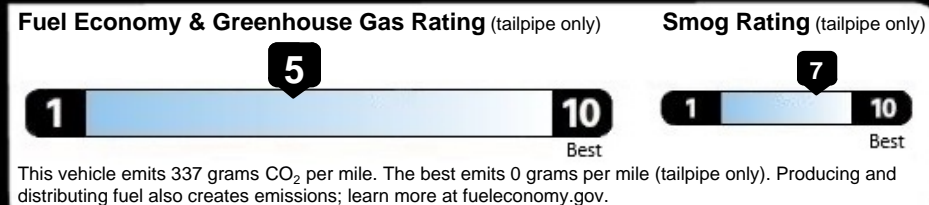

COMFORT, CONVENIENCE & INTERIOR

- Air Conditioning w/ Air Filtration System
- SUBARU STARLINK 6.5" Multimedia Audio System
- Android Auto and Apple CarPlay Compatibility
- Bluetooth Hands-Free Phone Connectivity
- USB Port w/ Phone Charging and Connectivity
- Cruise Control
- Power Door Locks & Dual Power Mirrors
- Remote Keyless Entry System
- Auto-Up/Down Front Driver/Passenger Windows
- Height Adjustable Driver's Seat
- Tilt-Adjustable Front Seat Headrests
- 60/40 Split Fold-Down Rear Seatback
- Multi-Function Trip Computer
- Dual Map Lights
- Tilt / Telescopic Adjustable Steering Column
- Carpeted Floor Mats

LIMITED WARRANTY/ROADSIDE ASSISTANCE

- 3 Years / 36,000 Miles Basic
- 5 Years / 60,000 Miles Powertrain
- 5 Years / Unlimited Mileage Rust Perforation
- 3 Years / 36,000 24/7 Roadside Assistance
- See Owner Info Kit&Warranty For Details

OPTIONAL EQUIPMENT AND OTHER ITEMS

Manufacturer's Suggested Retail Price	$18,795.00
Exterior Color: Ocean Blue Pearl	
Full Tank of Gas	INCLD
Standard Option: 01	
Fog Light Kit	$378.00
Splash Guards	$170.00

EPA DOT Fuel Economy and Environment

Gasoline Vehicle

Fuel Economy
26 MPG
Midsize cars range from 14 to 142 MPG. The best vehicle rates 142 MPGe.
23 city 31 highway
3.8 gallons per 100 miles

You spend $250
more in fuel costs over 5 years compared to the average new vehicle.

Annual fuel cost $1,350

Actual results will vary for many reasons, including driving conditions and how you drive and maintain your vehicle. The average new vehicle gets 27 MPG and costs $6,500 to fuel over 5 years. Cost estimates are based on 15,000 miles per year at $2.35 per gallon. MPGe is miles per gallon equivalent. Vehicle emissions are a significant cause of climate change and smog.

fuel economy.gov

Calculate personalized estimates and compare vehicles

PARTS CONTENT INFORMATION
FOR VEHICLES IN THIS CARLINE:
U.S./CANADIAN PARTS CONTENT: 50%
MAJOR SOURCES OF FOREIGN PARTS CONTENT: JAPAN: 35%
FOR THIS VEHICLE:
FINAL ASSEMBLY POINT: Lafayette, IN
COUNTRY OF ORIGIN: JAPAN
ENGINE: JAPAN
TRANSMISSION: JAPAN
Note: Parts content does not include final assembly, distribution, or other non-parts costs.

Privacy Notice
www.subaru.com/company/privacy.html

Destination and Delivery $960.00
Total Suggested Retail Price $20,303.00

THIS LABEL HAS BEEN APPLIED PURSUANT TO FEDERAL LAW, DO NOT REMOVE OR ALTER PRIOR TO THE DELIVERY TO THE ULTIMATE PURCHASER.