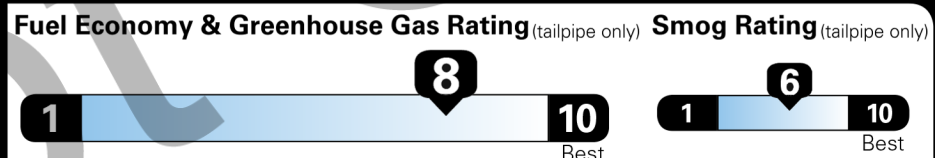

Actual results will vary for many reasons, including driving conditions and how you drive and maintain your vehicle. The average new vehicle gets 28 MPG and costs $9,500 to fuel over 5 years. Cost estimates are based on 15,000 miles per year at $3.50 per gallon. MPGe is miles per gasoline gallon equivalent. Vehicle emissions are a significant cause of climate change and smog.

fueleconomy.gov
Calculate personalized estimates and compare vehicles

MANUFACTURER'S SUGGESTED RETAIL PRICE[†] $33,325.00

[†]Manufacturer's suggested retail price excludes delivery processing and handling fees, license and title fees, applicable federal, state and local taxes, and dealer and distributor options and accessories.

36 month/36,000-mile limited warranty on all Southeast Toyota Distributors, LLC options, contact your local Toyota dealership for more information.

TOTAL DISTRIBUTOR'S OPTIONS $1,406.00
DELIVERY, PROCESSING AND HANDLING FEE 1,135.00
DESTINATION FUEL SURCHARGE 0.00
TOTAL SUGGESTED RETAIL PRICE $ 35,866.00

DELIVERED BY TRUCK TO: 32147

CLASSIC TOYOTA OF WILKESBORO
1511 WEST D STREET
N. WILKESBORO, NC 28659

K043