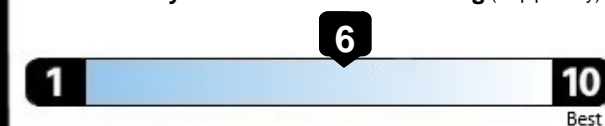

Fuel Economy

29 MPG
combined city/hwy
3.4 gallons per 100 miles

Small SUVs range from 18 to 120 MPG. The best vehicle rates 136 MPGe.

26 city
33 highway

You save $500
in fuel costs over 5 years compared to the average new vehicle.

Annual fuel cost
$1,400

Fuel Economy & Greenhouse Gas Rating (tailpipe only)

This vehicle emits 308 grams CO₂ per mile. The best emits 0 grams per mile (tailpipe only). Producing and distributing fuel also creates emissions; learn more at fueleconomy.gov.

Smog Rating (tailpipe only)