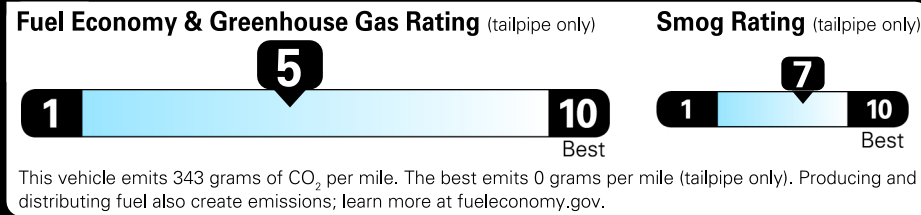

Gasoline Vehicle

2023 Tiguan 2.0T SE

Deep Black Pearl exterior
Titan Black Leatherette interior

8-Speed Automatic w/ Tiptronic® FWD

Volkswagen

Fuel Economy
26 MPG
combined city/hwy
23 city
30 highway
3.8 gallons per 100 miles

Small SUVs range from 14 to 123 MPG. The best vehicle rates 140 MPGe.

You spend \$500
more in fuel costs over 5 years
compared to the average new vehicle.

Annual fuel COST
\$1,700

Actual results will vary for many reasons, including driving conditions and how you drive and maintain your vehicle. The average new vehicle gets 28 MPG and costs \$8,000 to fuel over 5 years. Cost estimates are based on 15,000 miles per year at \$2.95 per gallon. MPGe is miles per gasoline gallon equivalent. Vehicle emissions are a significant cause of climate change and smog.