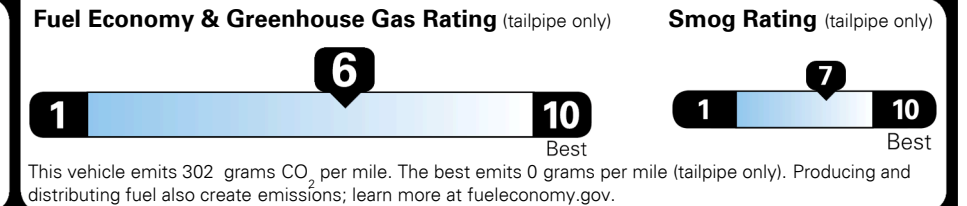

TOTAL ADDITIONAL WEIGHT: 6.0

EPA DOT Fuel Economy and Environment

Gasoline Vehicle

You save \$750
 in fuel costs over 5 years compared to the average new vehicle.

Annual fuel cost \$1,800

Actual results will vary for many reasons, including driving conditions and how you drive and maintain your vehicle. The average new vehicle gets 28 MPG and costs \$9,750 to fuel over 5 years. Cost estimates are based on 15,000 miles per year at \$ 3.60 per gallon. MPGe is miles per gasoline gallon equivalent. Vehicle emissions are a significant cause of climate change and smog.