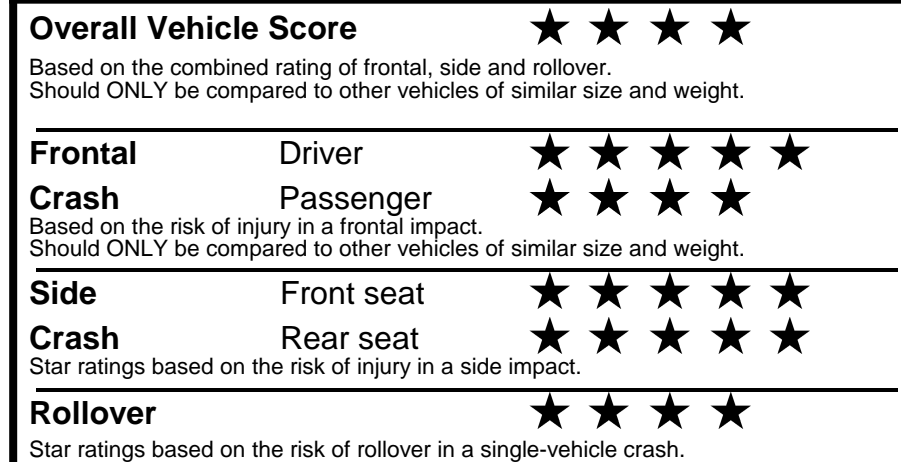

fueleconomy.gov

Calculate personalized estimates and compare vehicles

GOVERNMENT 5-STAR SAFETY RATINGS

Star ratings range from 1 to 5 stars (★★★★★) with 5 being the highest.
 Source: National Highway Traffic Safety Administration (NHTSA).
www.safercar.gov or 1-888-327-4236