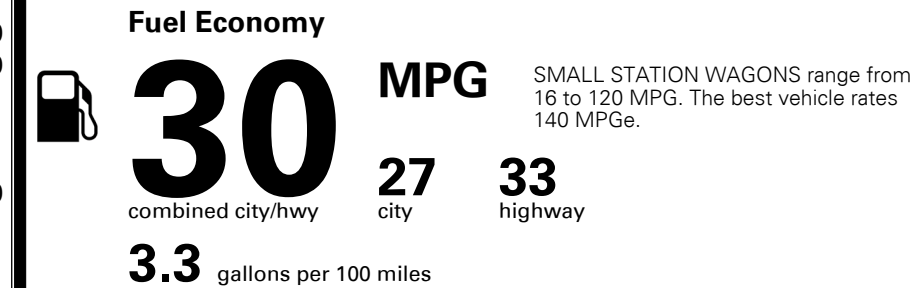

MSRP INCLUDING OPTIONS

\$ 21,010.00

INLAND FREIGHT AND HANDLING

\$ 1,325.00

TOTAL MANUFACTURER'S SUGGESTED RETAIL PRICE ▶

\$ 22,335.00

*Additional terms and conditions apply.
 **Kia Connect may be currently unavailable for Model Year 2022 and newer vehicles sold or purchased in Massachusetts; please see owners.kia.com for updates on availability.
 NOTE: When you purchase this vehicle, Kia America, Inc. collects personal information you provide to the dealership. For information on our collection and use of personal information and your rights, please see our Privacy Policy on www.kia.com.

TOTAL ADDITIONAL WEIGHT: 6.0

EPA DOT Fuel Economy and Environment

Gasoline Vehicle

You save \$750
 in fuel costs over 5 years compared to the average new vehicle.

Annual fuel cost \$1,800

Actual results will vary for many reasons, including driving conditions and how you drive and maintain your vehicle. The average new vehicle gets 28 MPG and costs \$9,750 to fuel over 5 years. Cost estimates are based on 15,000 miles per year at \$ 3.60 per gallon. MPGe is miles per gasoline gallon equivalent. Vehicle emissions are a significant cause of climate change and smog.