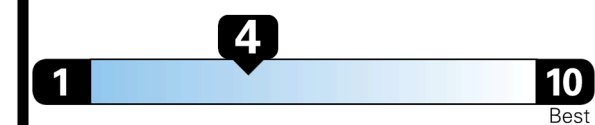

EPA DOT Fuel Economy and Environment

Gasoline Vehicle

Fuel Economy

20 MPG
combined city/hwy

18 MPG
city

23 MPG
highway

Small SUVs range from 14 to 129 MPG. The best vehicle rates 132 MPG.

5.0 gallons per 100 miles

You spend $5,750
more in fuel costs over 5 years
compared to the average new vehicle.

Annual fuel cost $2,750

Fuel Economy & Greenhouse Gas Rating (tailpipe only)