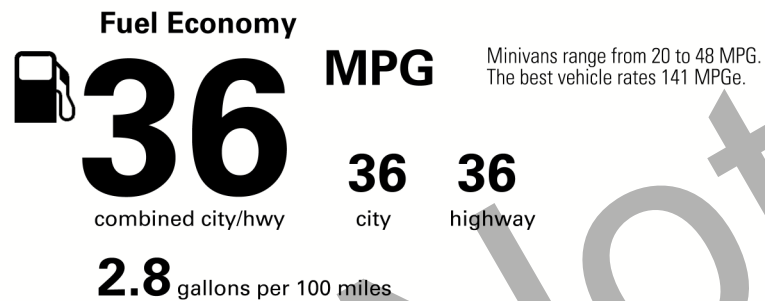

EPA DOT Fuel Economy and Environment

Gasoline Vehicle

You save \$2,000 in fuel costs over 5 years compared to the average new vehicle.

Annual fuel cost \$1,100

Actual results will vary for many reasons, including driving conditions and how you drive and maintain your vehicle. The average new vehicle gets 27 MPG and costs \$7,500 to fuel over 5 years. Cost estimates are based on 15,000 miles per year at \$2.70 per gallon. MPGe is miles per gasoline gallon equivalent. Vehicle emissions are a significant cause of climate change and smog.