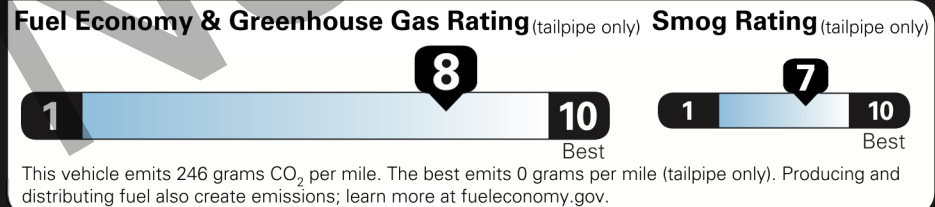

EPA DOT Fuel Economy and Environment

Gasoline Vehicle

You save \$2,000 in fuel costs over 5 years compared to the average new vehicle.

Annual fuel cost \$1,100

Actual results will vary for many reasons, including driving conditions and how you drive and maintain your vehicle. The average new vehicle gets 27 MPG and costs \$7,500 to fuel over 5 years. Cost estimates are based on 15,000 miles per year at \$2.70 per gallon. MPGe is miles per gasoline gallon equivalent. Vehicle emissions are a significant cause of climate change and smog.