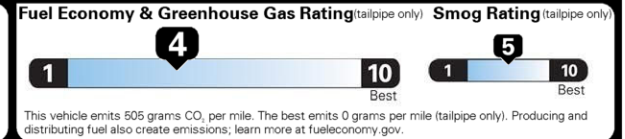

Actual results will vary for many reasons, including driving conditions and how you drive and maintain your vehicle. The average new vehicle gets 28 MPG and costs $8,000 to fuel over 5 years. Cost estimates are based on 15,000 miles per year at $3.65 per gallon. MPGe is miles per gasoline gallon equivalent. Vehicle emissions are a significant cause of climate change and smog.

fuelconomy.gov

Calculate personalized estimates and compare vehicles

GOVERNMENT 5-STAR SAFETY RATINGS

Overall Vehicle Score Not Rated
Based on the combined ratings of frontal, side and rollover. Should ONLY be compared to other vehicles of similar size and weight.

Frontal Crash Not Rated
Driver Passenger
Based on the risk of injury in a frontal impact. Should ONLY be compared to other vehicles of similar size and weight.

Side Crash Not Rated
Front seat Rear seat
Based on the risk of injury in a side impact.

Rollover Not Rated
Based on the risk of rollover in a single-vehicle crash.

Star ratings range from 1 to 5 stars (★★★★★) with 5 being the highest.
Source: National Highway Traffic Safety Administration (NHTSA)
www.safercar.gov or 1-888-327-4236

PARTS CONTENT INFORMATION FOR VEHICLES IN THIS CARLINE: U.S./CANADIAN PARTS CONTENT: 45% MAJOR SOURCES OF FOREIGN PARTS CONTENT: JAPAN: 20%

NOTE: PARTS CONTENT DOES NOT INCLUDE FINAL ASSEMBLY, DISTRIBUTION, OR OTHER NON-PARTS COSTS.

FOR THIS VEHICLE:
FINAL ASSEMBLY POINT: CANTON, MS., USA
COUNTRY OF ORIGIN: ENGINE: US
TRANSMISSION: JAPAN

This Vehicle qualifies for Nissan's

Security+Plus Extended Protection Plan

The only service agreement backed by Nissan Extended Services North America!
Ask your dealer for details, or call 1-800-NISSAN-1 for more information

Dealer:
MODERN NISSAN, LLC
5415 KELLY-MOORE DR
WINSTON-SALEM, NC 27105

VIN: 1N6AA1EC8PN110654
MDL: 38213-110654 QAK-G
OPT: E-A93692F92L94C03

EXT: GLACIER WHITE
INT: BLACK
EMS: 50 STATE EMISSIONS

Transport Method:TRUCK

20230207231400AS2755

**Not actual Monroney Label. Provided for informational purposes only. Vehicle features, pricing and other information subject to change, may vary from actual vehicle content and/or Monroney label description. While Nissan makes reasonable efforts to ensure accuracy of information, Nissan is not responsible for changes, errors or omissions. See actual vehicle and/or verify information in question with your Nissan dealer.