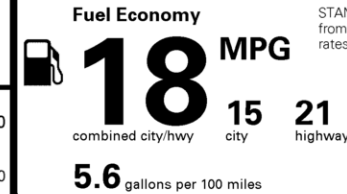

SAFETY & SECURITY
Automatic Emergency Braking (AEB) with Pedestrian Detection
Intelligent Forward Collision Warning (I-FCW)

COMFORT & CONVENIENCE
7" Color Meter Display
40/20/40 Front Manual Split Cloth Bench Seat with Vinyl Bolsters
Intelligent Cruise Control (ICC)
Hill Start Assist

AUDIO & INFOTAINMENT
NissanConnect®
8" Touch-Screen Color Display
Apple CarPlay®
Android Auto™
(2) Illuminated USB Connections (1 Type-A, 1 Type-C)
SiriusXM® Radio

EXTERIOR
18" Alloy Wheels
P265/70R18 Tires

Dual Power Heated Outside Mirrors
LED Tail Lamps
Black Front Tow Hooks+

WARRANTY
America's Best Truck Warranty
5 Years/100,000 Miles Bumper-To-Bumper
See dealer for limited warranty details
++++++

++For more information, see dealer, owner's manual, or www.NissanUSA.com/connect/legal

+Towing capability varies by configuration. See Nissan towing guide and owner's manual for additional information.

Manufacturer's Suggested Retail Base Price:	$48,190.00
Options Included by Manufacturer	
ACCESSORY UTILITY PKG	1,290.00
Trailer Hitch with 4/7 Pin Harness Connector	
Bumper Step	
Drop-in Bed Liner	
SPLASH GUARDS	245.00
LOOP SIDE STEPS	690.00
FLOOR MATS-CARPET	215.00
DESTINATION CHARGES	1,795.00
Total*	$52,425.00

EPA DOT Fuel Economy and Environment Gasoline Vehicle

STANDARD PICKUP TRUCKS range from 12 to 70 MPG. The best vehicle rates 132 MPGe.

You spend $7,250 more in fuel costs over 5 years compared to the average new vehicle.

Annual fuel cost $3,050