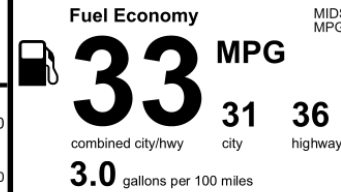

EXTERIOR

17" Alloy Wheels
SR Grade Badge
LED Projector Headlamps w/ LED Signature
LED Fog Lights
Headlight Delay w/ Welcome Function
Intelligent Auto Headlights
Black Roof Rails

+For more information, see dealer, see dealer, owner's manual, or www.NissanUSA.com/connect/legal

++Optional equipment replaces standard equipment where applicable

**State laws may apply. Review before using

Manufacturer's Suggested Retail Base Price:	$23,610.00
Options Included by Manufacturer	
Premium Package++	1,390.00
Bose® Personal Plus Audio System 8 Speakers (incl in Driver Headrest) w/ Amplifier Prima-Tex® Appointed Seats Heated Front Seats Heated Steering Wheel Security System Tonneau cover	
Exterior Package	435.00
Crossbars Exhaust Finisher	
Interior Electronics Package	575.00
Interior Ambient Lighting (20-Color) Door Pocket Light Frameless Auto-dimming Mirror w/ Universal Remote++	
Premium Paint	395.00
17" Black Alloy Wheels++	545.00
External Ground Lighting	275.00
Splash Guards	250.00
Illuminated Kick Plates	460.00
Carpeted Floor Mats with Cargo Mat	245.00
USB Charging Cable Set	90.00
Rear Roof Spoiler	

DESTINATION CHARGES 1,390.00

Total' $29,660.00

EPA DOT Fuel Economy and Environment Gasoline Vehicle

MIDSIZE CARS range from 15 to 132 MPG. The best vehicle rates 140 MPG.

You save $1,500
in fuel costs over 5 years compared to the average new vehicle.

Annual fuel cost $1,650