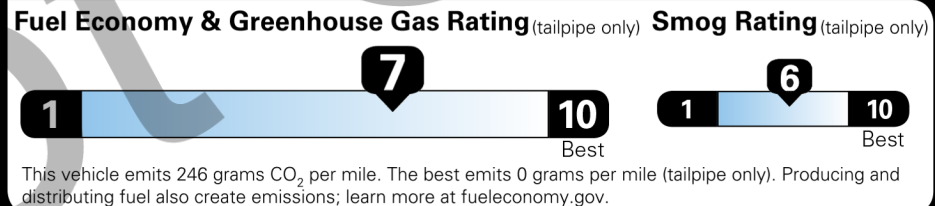

GOVERNMENT 5-STAR SAFETY RATINGS

Overall Vehicle Score ★★★★★
Based on the combined ratings of frontal, side and rollover.
Should ONLY be compared to other vehicles of similar size and weight.

Frontal Crash Driver ★★★★★ Passenger ★★★★★
Based on the risk of injury in a frontal impact.
Should ONLY be compared to other vehicles of similar size and weight.

Side Crash Front seat ★★★★★ Rear seat ★★★★★
Based on the risk of injury in a side impact.

Rollover ★★★★★
Based on the risk of rollover in a single-vehicle crash.

Star ratings range from 1 to 5 stars (★★★★★) with 5 being the highest.
Source: National Highway Traffic Safety Administration (NHTSA)
www.safercar.gov or 1-888-327-4236

EPA DOT Fuel Economy and Environment

Gasoline Vehicle

Fuel Economy

36 MPG Minivans range from 20 to 83 MPG. The best vehicle rates 146 MPGe.

36 36
combined city/hwy city highway

2.8 gallons per 100 miles

You save $1,500
in fuel costs over 5 years compared to the average new vehicle.

Annual fuel COST
$1,400

Actual results will vary for many reasons, including driving conditions and how you drive and maintain your vehicle. The average new vehicle gets 29 MPG and costs $8,500 to fuel over 5 years. Cost estimates are based on 15,000 miles per year at $3.30 per gallon. MPGe is miles per gasoline gallon equivalent. Vehicle emissions are a significant cause of climate change and smog.

fueleconomy.gov
Calculate personalized estimates and compare vehicles

MANUFACTURER'S SUGGESTED RETAIL PRICE[†] $51,580.00

[†]Manufacturer's suggested retail price excludes delivery processing and handling fees, license and title fees, applicable federal, state and local taxes, and dealer and distributor options and accessories.

36 month/36,000-mile limited warranty on all Southeast Toyota Distributors, LLC options, contact your local Toyota dealership for more information.

TOTAL DISTRIBUTOR'S OPTIONS	$ 1,467.00
DELIVERY, PROCESSING AND HANDLING FEE	1,500.00
DESTINATION FUEL SURCHARGE	0.00
TOTAL SUGGESTED RETAIL PRICE	$ 54,547.00

DELIVERED BY TRUCK TO: 32155

MODERN TOYOTA OF ASHEBORO
1636 HIGHWAY 64 EAST
ASHEBORO, NC 27203

F059