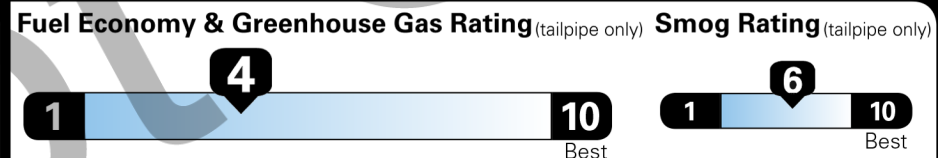

This vehicle emits 417 grams CO₂ per mile. The best emits 0 grams per mile (tailpipe only). Producing and distributing fuel also create emissions; learn more at fueleconomy.gov.

Actual results will vary for many reasons, including driving conditions and how you drive and maintain your vehicle. The average new vehicle gets 29 MPG and costs $8,500 to fuel over 5 years. Cost estimates are based on 15,000 miles per year at $3.30 per gallon. MPGe is miles per gasoline gallon equivalent. Vehicle emissions are a significant cause of climate change and smog.

fueleconomy.gov
Calculate personalized estimates and compare vehicles

MANUFACTURER'S SUGGESTED RETAIL PRICE[†] **$43,870.00**

[†]Manufacturer's suggested retail price excludes delivery processing and handling fees, license and title fees, applicable federal, state and local taxes, and dealer and distributor options and accessories.

36 month/36,000-mile limited warranty on all Southeast Toyota Distributors, LLC options, contact your local Toyota dealership for more information.

TOTAL DISTRIBUTOR'S OPTIONS	$ 1,277.00
DELIVERY, PROCESSING AND HANDLING FEE	1,500.00
DESTINATION FUEL SURCHARGE	0.00
TOTAL SUGGESTED RETAIL PRICE	$ 46,647.00

DELIVERED BY TRUCK TO: 32155

MODERN TOYOTA OF ASHEBORO
1636 HIGHWAY 64 EAST
ASHEBORO, NC 27203

1204