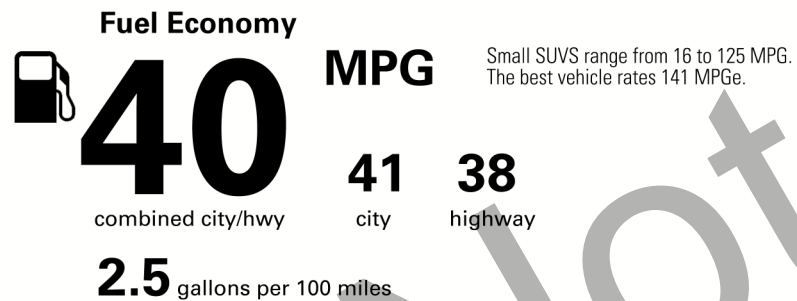

MANUFACTURER'S SUGGESTED RETAIL PRICE

$ 34,850.00

OPTIONAL EQUIPMENT		
CY	XSE Weather Package - Heated Leather-Trimmed Steering Wheel & Rain-Sensing Variable Intermitent Windshield Wipers w/ De-Icer Function	375.00
FE	50 State Emissions	0.00
PC	Special Color	425.00

SOUTHEAST TOYOTA DISTRIBUTORS, LLC

TOTAL FROM MANUFACTURER'S LABEL $ 36,825.00

DISTRIBUTOR'S INSTALLED OPTIONS		
XT900	TOYOGUARD Platinum Includes: 2 Oil and Filter Changes at any Toyota Dealer Four Tire Rotations Roadside and Rental Car Assistance Exterior Paint Sealant and Interior Protector	699.00
MR204 PF100	All Weather Floor Mats with All Weather Cargo Mat Clear Paint Protection - Door Package Includes coverage on: Door Cups Door Edge Guards	409.00 199.00
LU106	LED Interior Light Upgrade	149.00
CY202	Phone Cable & Charge Package Contents: 1-Dual Smart USB Car Charger - 2.4A each port 1-Apple Lightning to USB Cable - 3' Red 1-Apple Lightning to USB Cable - 6' Red 1-USB-C to USB-A Cable - 3' Red	73.00
FP401	Southeast Toyota Distributor Includes: Certified Technician 46 Point Quality Inspection	0.00

EPA DOT Fuel Economy and Environment

Gasoline Vehicle

You save $2,500 in fuel costs over 5 years compared to the average new vehicle.

Annual fuel cost $1,000