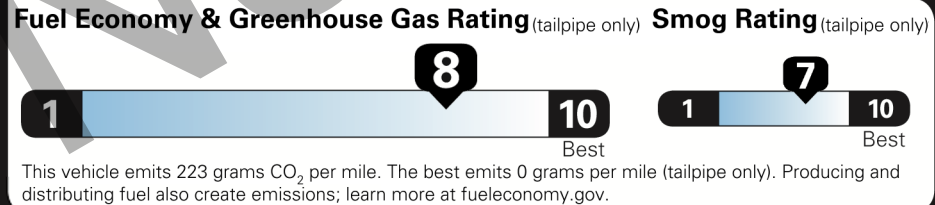

MANUFACTURER'S SUGGESTED RETAIL PRICE

\$ 34,850.00

OPTIONAL EQUIPMENT		
CY	XSE Weather Package - Heated Leather-Trimmed Steering Wheel & Rain-Sensing Variable Intermitent Windshield Wipers w/ De-Icer Function	375.00
FE	50 State Emissions	0.00
PC	Special Color	425.00

EPA DOT Fuel Economy and Environment

Gasoline Vehicle

You save \$2,500 in fuel costs over 5 years compared to the average new vehicle.

Annual fuel cost \$1,000

Actual results will vary for many reasons, including driving conditions and how you drive and maintain your vehicle. The average new vehicle gets 27 MPG and costs \$7,500 to fuel over 5 years. Cost estimates are based on 15,000 miles per year at \$2.70 per gallon. MPGe is miles per gasoline gallon equivalent. Vehicle emissions are a significant cause of climate change and smog.