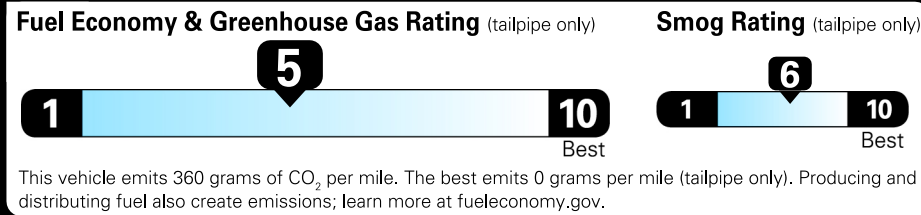

Gasoline Vehicle

2026 Tiguan SEL R-Line® Turbo

Opal White Pearl exterior
Grigio & Black leather interior

8-Speed Automatic 4MOTION®

Volkswagen

Fuel Economy
25 MPG
combined city/hwy
22 city
29 highway
4 gallons per 100 miles

Small SUVs range from 14 to 125 MPG. The best vehicle rates 146 MPGe.

You spend \$1,500
more in fuel costs over 5 years
compared to the average new vehicle.

Annual fuel COST
\$2,000

Actual results will vary for many reasons, including driving conditions and how you drive and maintain your vehicle. The average new vehicle gets 29 MPG and costs \$8,500 to fuel over 5 years. Cost estimates are based on 15,000 miles per year at \$3.30 per gallon. MPGe is miles per gasoline gallon equivalent. Vehicle emissions are a significant cause of climate change and smog.