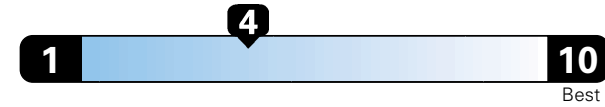

2023 MODEL YEAR

Jeep GRAND CHEROKEE L ALTITUDE X 4X4

For more information visit: www.jeep.com
or call 1-877-IAM-JEEP

FCA US LLC

THIS VEHICLE IS MANUFACTURED TO MEET SPECIFIC UNITED STATES REQUIREMENTS. THIS VEHICLE IS NOT MANUFACTURED FOR SALE OR REGISTRATION OUTSIDE OF THE UNITED STATES.

MANUFACTURER'S SUGGESTED RETAIL PRICE OF THIS MODEL INCLUDING DEALER PREPARATION

Base Price: $43,535

JEEP GRAND CHEROKEE L LAREDO 4X4
Exterior Color: Silver Zynith Exterior Paint
Interior Color: Global Black Interior Color
Interior: Capri Leatherette / Suede Seats
Engine: 3.6L V6 24V VVT Engine w/ ESS
Transmission: 8-Speed Automatic 8HP50 Transmission
STANDARD EQUIPMENT (UNLESS REPLACED BY OPTIONAL EQUIPMENT)

FUNCTIONAL/SAFETY FEATURES
Jeep Wave Membership (Retail Sales/50 States Only)
Advanced Multistage Front Air Bags
Supplemental Side-Curtain Front and Rear Air Bags
Supplemental Front Seat-Mounted Side Air Bags
Driver Inflatable Knee-Bolster Air Bag
Passenger Inflatable Knee-Bolster Air Bag
Quadra-Trac I® 4WD System
Adaptive Cruise Control with Stop and Go
Active Lane-Management System
Full-Speed Forward-Collision Warning Plus
ParkView® Rear Back-Up Camera
ParkSense® Rear Park-Assist with Stop
Blind-Spot and Cross-Path Detection
Advanced Brake-Assist
Pedestrian / Cyclist Emergency Braking
Rear-View Day / Night Mirror
Anti-Lock 4-Wheel Disc Brakes
Electronic Stability Control
Hill-Start Assist
Tire Pressure Monitoring Display
Compact Spare Tire
Conventional Differential Front Axle w/ Disconnect
Speed-Sensitive Power Locks
Security Alarm
Rear-Seat Object Alert