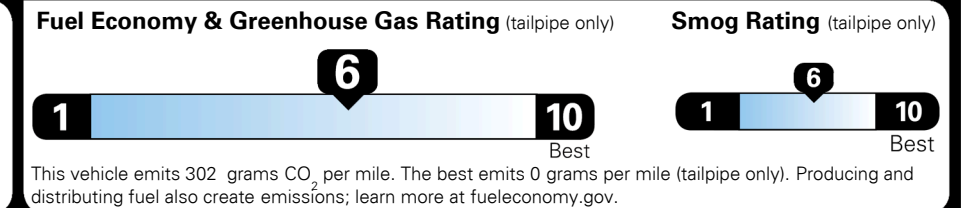

TOTAL ADDITIONAL WEIGHT: 6.0

EPA DOT Fuel Economy and Environment

Gasoline Vehicle

You save \$750
 in fuel costs over 5 years compared to the average new vehicle.

Annual fuel cost \$1,750

Actual results will vary for many reasons, including driving conditions and how you drive and maintain your vehicle. The average new vehicle gets 28 MPG and costs \$9,500 to fuel over 5 years. Cost estimates are based on 15,000 miles per year at \$ 3.50 per gallon. MPGe is miles per gasoline gallon equivalent. Vehicle emissions are a significant cause of climate change and smog.