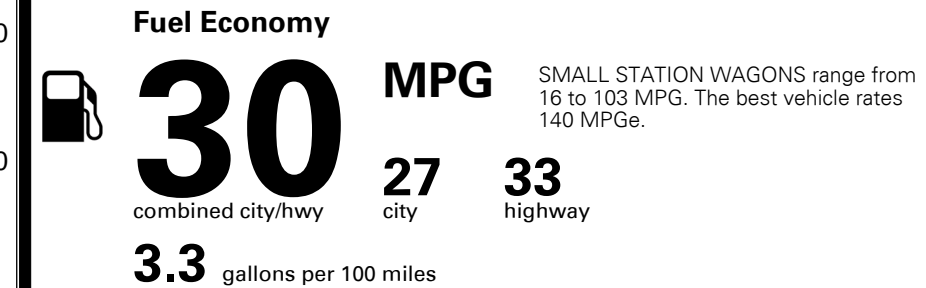

\$500.00

\$175.00

MSRP INCLUDING OPTIONS

\$ 20,965.00

INLAND FREIGHT AND HANDLING

\$ 1,375.00

TOTAL MANUFACTURER'S SUGGESTED RETAIL PRICE ▶

\$ 22,340.00

TOTAL ADDITIONAL WEIGHT: 6.0

EPA DOT Fuel Economy and Environment

Gasoline Vehicle

You save \$750
 in fuel costs over 5 years compared to the average new vehicle.

Annual fuel cost \$1,750

Actual results will vary for many reasons, including driving conditions and how you drive and maintain your vehicle. The average new vehicle gets 28 MPG and costs \$9,500 to fuel over 5 years. Cost estimates are based on 15,000 miles per year at \$ 3.50 per gallon. MPGe is miles per gasoline gallon equivalent. Vehicle emissions are a significant cause of climate change and smog.