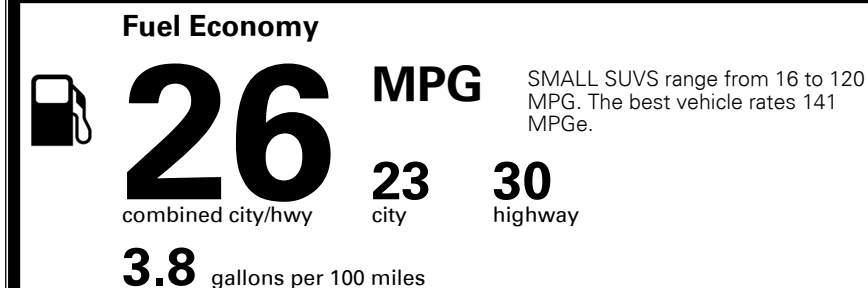

Included
Included
Included
Included
Included
Included
Included
Included

ADDITIONAL INSTALLED EQUIPMENT: (In addition to or in place of standard features)

Hyper Red Paint $395.00
S FWD Nightfall Edition Package $1,500.00
- Black Front & Rear Skid Plates, Badging
- Panoramic Sunroof
- Metal Sport Pedals
- Sport Leather Steering Wheel & Paddle Shifters
- Power Driver's Seat with Lumbar Support
Nightfall FWD Premium Package $2,000.00
- Nightfall Edition Premium 18" Wheels
- LED Rear Combination Lamp
- Smart Key with Push Button Start
- UVO link (1 yr trial; see owners.kia.com for details)
- SiriusXM Radio (with 3 month subscription)*
- Wireless Charging Pad
- Heated Front Seats
- Dual Zone - Full Automatic Temperature Control
- Smart Cruise Control w/ Stop & Go
- Electronic Parking Brake

Cross Bars $250.00
Carpeted Floor Mats $155.00
Cargo Net $50.00
Cargo Cover $150.00
Mud Guards $115.00

MSRP INCLUDING OPTIONS $ 31,105.00

INLAND FREIGHT AND HANDLING $ 1,120.00

TOTAL MANUFACTURER'S SUGGESTED RETAIL PRICE ▶ $ 32,225.00

TOTAL ADDITIONAL WEIGHT: 25.1

When you purchase this vehicle, Kia America, Inc. collects personal information you provide to the dealership. For information on our collection and use of personal information and your rights, please see our Privacy policy on www.kia.com.

EPA DOT Fuel Economy and Environment

Gasoline Vehicle

You spend $250 more in fuel costs over 5 years
compared to the average new vehicle.

Annual fuel cost $1,550