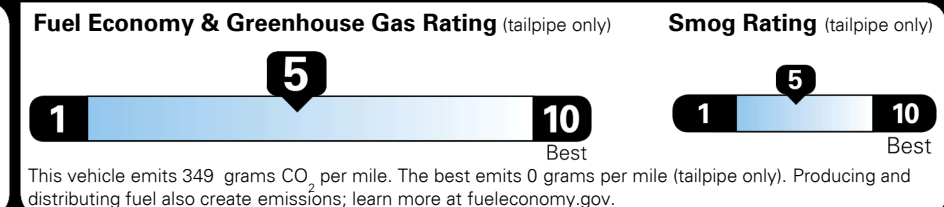

### EPA DOT Fuel Economy and Environment

Gasoline Vehicle

**You spend \$250 more in fuel costs over 5 years**  
 compared to the average new vehicle.

**Annual fuel cost \$1,550**

Actual results will vary for many reasons, including driving conditions and how you drive and maintain your vehicle. The average new vehicle gets 27 MPG and costs \$7,500 to fuel over 5 years. Cost estimates are based on 15,000 miles per year at \$ 2.70 per gallon. MPGe is miles per gasoline gallon equivalent. Vehicle emissions are a significant cause of climate change and smog.