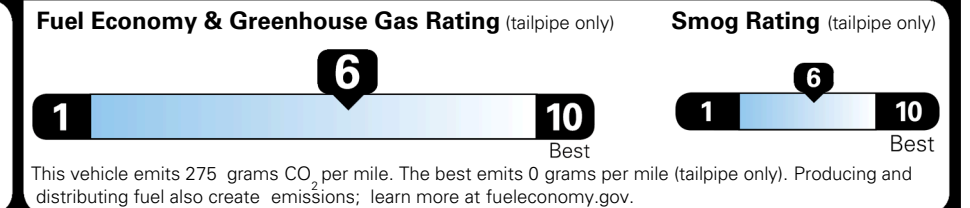

\$495.00
 \$2,500.00
 Included

MSRP INCLUDING OPTIONS

\$ 56,085.00

INLAND FREIGHT AND HANDLING

\$ 1,495.00

TOTAL MANUFACTURER'S SUGGESTED RETAIL PRICE ▶

\$ 57,580.00

TOTAL ADDITIONAL WEIGHT:

EPA DOT Fuel Economy and Environment

Gasoline Vehicle

You save \$750
 in fuel costs over 5 years compared to the average new vehicle.

Annual fuel cost
\$1,550

Actual results will vary for many reasons, including driving conditions and how you drive and maintain your vehicle. The average new vehicle gets 29 MPG and costs \$8,500 to fuel over 5 years. Cost estimates are based on 15,000 miles per year at \$ 3.30 per gallon. MPGe is miles per gasoline gallon equivalent. Vehicle emissions are a significant cause of climate change and smog.