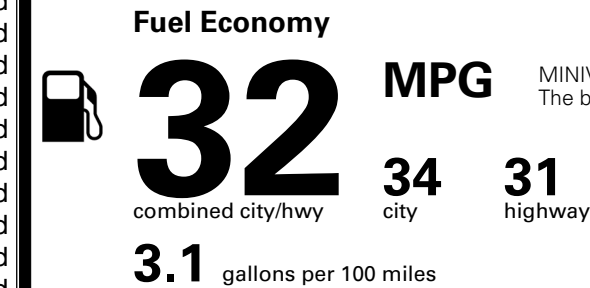

\$495.00
 \$2,500.00
 Included

MSRP INCLUDING OPTIONS

\$ 56,085.00

INLAND FREIGHT AND HANDLING

\$ 1,495.00

TOTAL MANUFACTURER'S SUGGESTED RETAIL PRICE ▶

\$ 57,580.00

TOTAL ADDITIONAL WEIGHT:

EPA DOT Fuel Economy and Environment

Gasoline Vehicle

You save \$750
 in fuel costs over 5 years compared to the average new vehicle.

Annual fuel cost
\$1,550

Actual results will vary for many reasons, including driving conditions and how you drive and maintain your vehicle. The average new vehicle gets 29 MPG and costs \$8,500 to fuel over 5 years. Cost estimates are based on 15,000 miles per year at \$ 3.30 per gallon. MPGe is miles per gasoline gallon equivalent. Vehicle emissions are a significant cause of climate change and smog.