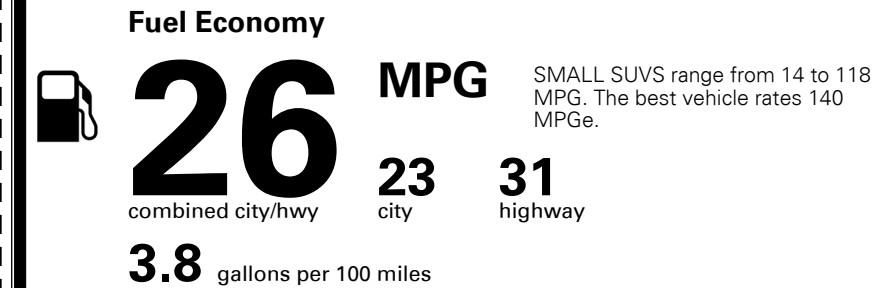

TOTAL ADDITIONAL WEIGHT:

EPA DOT Fuel Economy and Environment

Gasoline Vehicle

You spend \$500 more in fuel costs over 5 years
 compared to the average new vehicle.

Annual fuel cost \$2,000

Actual results will vary for many reasons, including driving conditions and how you drive and maintain your vehicle. The average new vehicle gets 28 MPG and costs \$9,500 to fuel over 5 years. Cost estimates are based on 15,000 miles per year at \$ 3.50 per gallon. MPGe is miles per gasoline gallon equivalent. Vehicle emissions are a significant cause of climate change and smog.