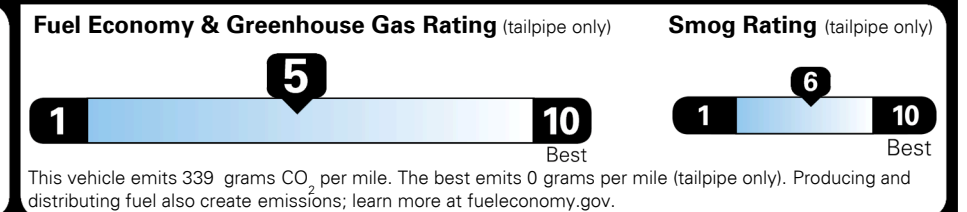

TOTAL ADDITIONAL WEIGHT:

EPA DOT Fuel Economy and Environment

Gasoline Vehicle

You spend \$500 more in fuel costs over 5 years
 compared to the average new vehicle.

Annual fuel cost \$2,000

Actual results will vary for many reasons, including driving conditions and how you drive and maintain your vehicle. The average new vehicle gets 28 MPG and costs \$9,500 to fuel over 5 years. Cost estimates are based on 15,000 miles per year at \$ 3.50 per gallon. MPGe is miles per gasoline gallon equivalent. Vehicle emissions are a significant cause of climate change and smog.