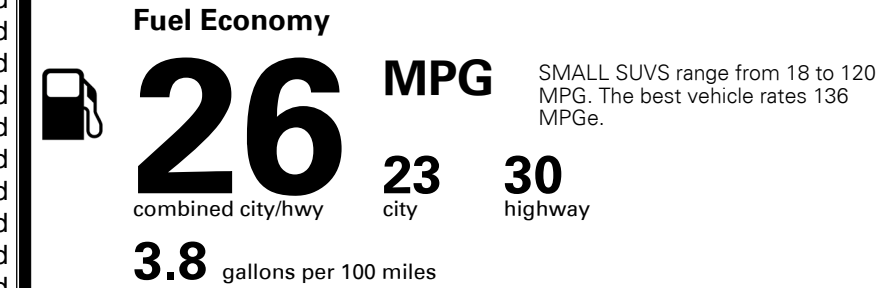

EPA DOT Fuel Economy and Environment

Gasoline Vehicle

You spend
$250
more in fuel costs
over 5 years
compared to the
average new vehicle.

Annual fuel cost
$1,550