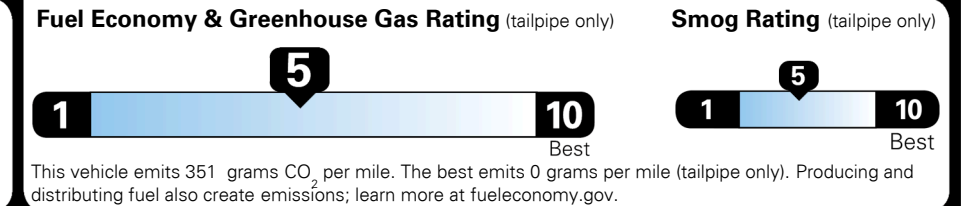

EPA DOT Fuel Economy and Environment

Gasoline Vehicle

You spend
\$250
 more in fuel costs
 over 5 years
 compared to the
 average new vehicle.

Annual fuel cost
\$1,550

Actual results will vary for many reasons, including driving conditions and how you drive and maintain your vehicle. The average new vehicle gets 27 MPG and costs \$7,500 to fuel over 5 years. Cost estimates are based on 15,000 miles per year at \$ 2.70 per gallon. MPGe is miles per gasoline gallon equivalent. Vehicle emissions are a significant cause of climate change and smog.