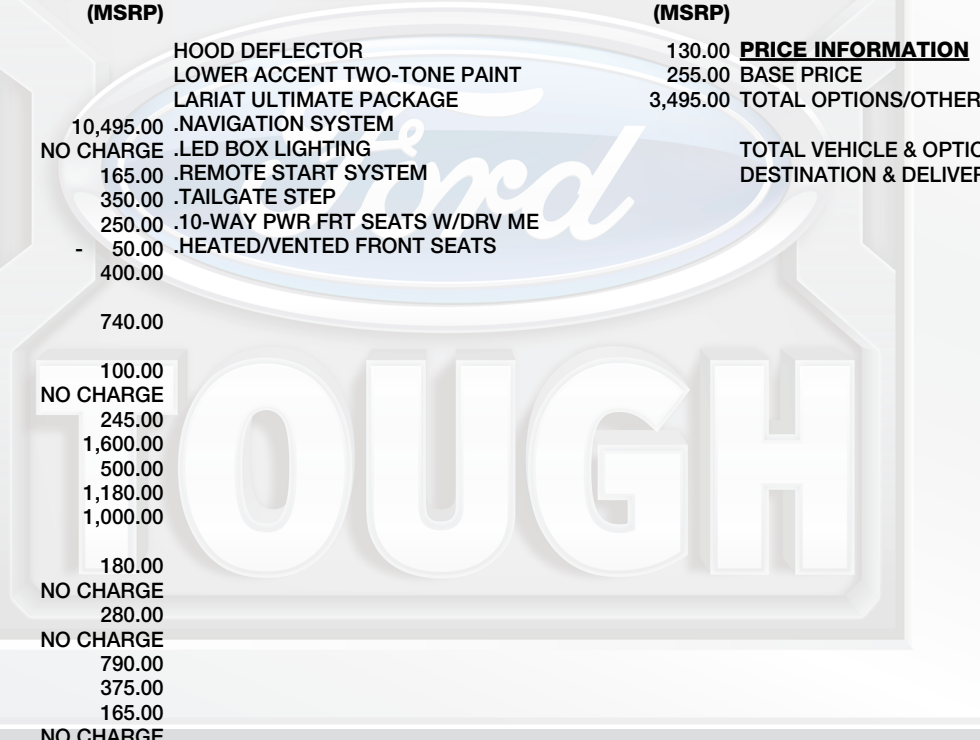

INCLUDED ON THIS VEHICLE

OPTIONAL EQUIPMENT/OTHER

- MAGNETIC ACCENT
  PREFERRED EQUIPMENT PKG.628A
  6.7L POWER STROKE V8 DIESEL 10-SPEED AUTOMATIC
  LT245/75R17E BSW ALL-TERRAIN 3.55 RATIO LIMITED SLIP AXLE
  GOOSENECK HITCH KIT
  FLOOR MAT IN LIEU OF CARPET
  FX4 OFF-ROAD PACKAGE
  .SKID PLATES
  EXTENDED RUNNING BOARDS 6 CHR
  14000# GVWR PACKAGE
  ENGINE BLOCK HEATER
  50 STATE EMISSIONS
  SNOWPLOW PREP/CAMPER PACKAGE
  UTT CAMERA PRO TRLR BACKUP AST
  5TH WHEEL HITCH PREP PACKAGE
  QUAD BEAM LED HEADLAMPS
  ADAPTIVE STEERING
  JACK
  WHEEL WELL LINERS - FRONT
  SPLASH GUARDS - FRONT
  TRANS POWER TAKE-OFF PROVISION
  SPLASH GUARDS - REAR
  PREMIUM ALUM CROSSBED TOOLBOX
  CSTMTR TRL CAM *CSTMTR INST ACCY
  UPFITTER SWITCHES
  332 AMP ALTERNATOR
  UNIVERSAL GARAGE DOOR OPENER
  TOUGH BED SPRAY IN BEDLINER

(MSRP)

- HOOD DEFLECTOR 130.00
  LOWER ACCENT TWO-TONE PAINT 255.00
  LARIAT ULTIMATE PACKAGE 3,495.00
  .NAVIGATION SYSTEM
  .LED BOX LIGHTING
  .REMOTE START SYSTEM
  .TAILGATE STEP
  .10-WAY PWR FRT SEATS W/DRV ME
  .HEATED/VENTED FRONT SEATS
  10,495.00
  165.00
  350.00
  250.00
  - 50.00
  400.00
  740.00
  100.00
  NO CHARGE
  245.00
  1,600.00
  500.00
  1,180.00
  1,000.00
  180.00
  NO CHARGE
  280.00
  NO CHARGE
  790.00
  375.00
  165.00
  NO CHARGE
  125.00
  595.00

(MSRP)

PRICE INFORMATION
BASE PRICE $55,660.00
TOTAL OPTIONS/OTHER 23,365.00

(MSRP)

TOTAL VEHICLE & OPTIONS/OTHER DESTINATION & DELIVERY 79,025.00 1,695.00

EPA DOT

Fuel Economy and Environment

FUEL ECONOMY RATINGS NOT REQUIRED ON THIS VEHICLE

fueleconomy.gov

Calculate personalized estimates and compare vehicles

For equipped vehicles, The FordPass Connect™ modem is active and sending vehicle data (e.g., diagnostics) to Ford. See In-vehicle Settings for connectivity options.

FordPass Connect service™ and FordPass App™ required for certain remote features (see App Terms for more information). Connected service and related feature functionality is subject to compatible AT&T-network availability. Evolving technology / cellular networks may affect functionality and availability, or continued provision of some features, prohibiting them from functioning. Message and data rates may apply. See your local Ford website for our privacy policy.

Insist on Ford Protect! The only extended service plan fully backed by Ford and honored at every Ford dealership in the U.S., Canada and Mexico. See your Ford dealer or visit www.FordOwner.com.

1FT8W3DT4LEE76847

WARNING: Operating, servicing and maintaining a passenger vehicle, pickup truck, van, or off-road vehicle can expose you to chemicals including engine exhaust, carbon monoxide, phthalates, and lead, which are known to the State of California to cause cancer and birth defects or other reproductive harm. To minimize exposure, avoid breathing exhaust, do not idle the engine except as necessary, service your vehicle in a well-ventilated area and wear gloves or wash your hands frequently when servicing your vehicle. For more information go to www.P65Warnings.ca.gov/passenger-vehicle.

SCAN QR TEXT 1FLEE76847 TO 48028

Msg & Data rates may apply. Text HELP for help

www.ford.com/help/privacy-terms/

RAMP ONE

CR4B

RAMP TWO

CONVOY

ITEM #:

56-9247 O/T 1

TOTAL MSRP $80,720.00

Whether you decide to lease or finance your vehicle, you'll find the choices that are right for you. See your dealer for details or visit www.ford.com/finance.

SPECIAL ORDER

LJ301 N RB 2X 040 002021 09 30 20

This label is affixed pursuant to the Federal Automobile Information Disclosure Act. Gasoline, License, and Title Fees, State and Local taxes are not included. Dealer installed options or accessories are not included unless listed above.