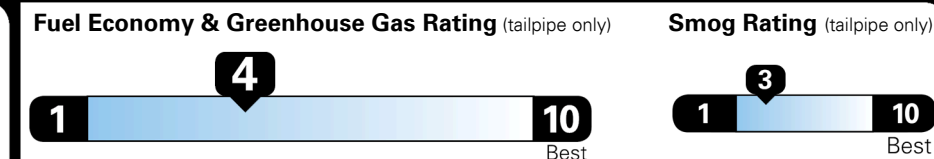

EPA DOT Fuel Economy and Environment

Gasoline Vehicle

Fuel Economy
20 MPG
combined city/hwy
5.0 gallons per 100 miles
LARGE CARS range from 14 to 103 MPG. The best vehicle rates 136 MPGe.
17 city
25 highway

You spend $4,750 more in fuel costs over 5 years
compared to the average new vehicle.

Annual fuel cost $2,450