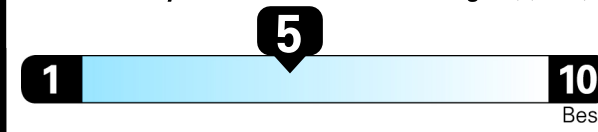

Annual fuel COST
\$2,450

Fuel Economy & Greenhouse Gas Rating (tailpipe only)

Smog Rating (tailpipe only)

Actual results will vary for many reasons, including driving conditions and how you drive and maintain your vehicle. The average new vehicle gets 28 MPG and costs \$9,750 to fuel over 5 years. Cost estimates are based on 15,000 miles per year at \$3.60 per gallon. MPGe is miles per gasoline gallon equivalent. Vehicle emissions are a significant cause of climate change and smog.