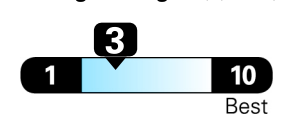

Annual fuel COST
\$2,450

Fuel Economy & Greenhouse Gas Rating (tailpipe only)

Smog Rating (tailpipe only)

Actual results will vary for many reasons, including driving conditions and how you drive and maintain your vehicle. The average new vehicle gets 28 MPG and costs \$9,750 to fuel over 5 years. Cost estimates are based on 15,000 miles per year at \$3.60 per gallon. MPGe is miles per gasoline gallon equivalent. Vehicle emissions are a significant cause of climate change and smog.