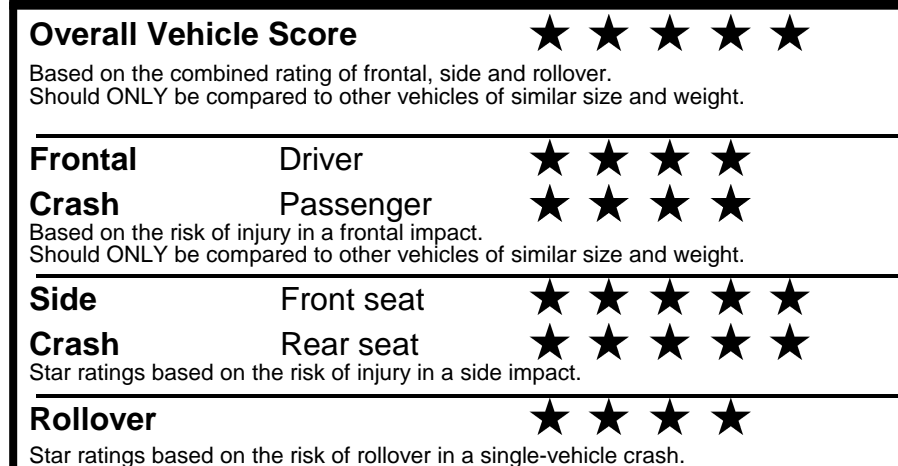

fueleconomy.gov

Calculate personalized estimates and compare vehicles

GOVERNMENT 5-STAR SAFETY RATINGS

Star ratings range from 1 to 5 stars (★★★★★) with 5 being the highest. Source: National Highway Traffic Safety Administration (NHTSA). www.safercar.gov or 1-888-327-4236