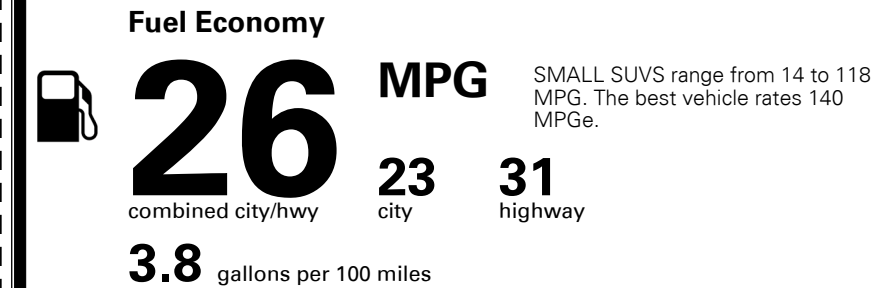

TOTAL ADDITIONAL WEIGHT: 6.6

EPA DOT Fuel Economy and Environment

Gasoline Vehicle

You spend \$500 more in fuel costs over 5 years compared to the average new vehicle.

Annual fuel cost \$2,000

Actual results will vary for many reasons, including driving conditions and how you drive and maintain your vehicle. The average new vehicle gets 28 MPG and costs \$9,500 to fuel over 5 years. Cost estimates are based on 15,000 miles per year at \$ 3.50 per gallon. MPGe is miles per gasoline gallon equivalent. Vehicle emissions are a significant cause of climate change and smog.