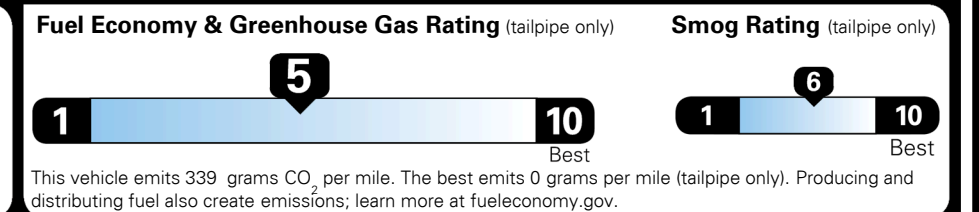

TOTAL ADDITIONAL WEIGHT: 6.6

EPA DOT Fuel Economy and Environment

Gasoline Vehicle

You spend \$500 more in fuel costs over 5 years compared to the average new vehicle.

Annual fuel cost \$2,000

Actual results will vary for many reasons, including driving conditions and how you drive and maintain your vehicle. The average new vehicle gets 28 MPG and costs \$9,500 to fuel over 5 years. Cost estimates are based on 15,000 miles per year at \$ 3.50 per gallon. MPGe is miles per gasoline gallon equivalent. Vehicle emissions are a significant cause of climate change and smog.