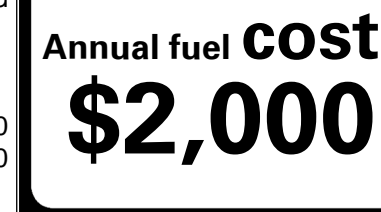

\$495.00
 \$1,300.00

 \$225.00

MSRP INCLUDING OPTIONS

\$ 36,910.00

INLAND FREIGHT AND HANDLING

\$ 1,375.00

TOTAL MANUFACTURER'S SUGGESTED RETAIL PRICE ▶

\$ 38,285.00

TOTAL ADDITIONAL WEIGHT: 6.6

*Additional terms and conditions apply.
 **Kia Connect may be currently unavailable for some Model Year 2022 and newer vehicles sold or purchased in Massachusetts; please see owners.kia.com for more information.
 NOTE: When you purchase this vehicle, Kia America, Inc. collects personal information you provide to the dealership. For information on our collection and use of personal information and your rights, please see our Privacy Policy on www.kia.com.

EPA DOT Fuel Economy and Environment

Gasoline Vehicle

You spend \$500 more in fuel costs over 5 years compared to the average new vehicle.

Actual results will vary for many reasons, including driving conditions and how you drive and maintain your vehicle. The average new vehicle gets 28 MPG and costs \$9,500 to fuel over 5 years. Cost estimates are based on 15,000 miles per year at \$ 3.50 per gallon. MPGe is miles per gasoline gallon equivalent. Vehicle emissions are a significant cause of climate change and smog.