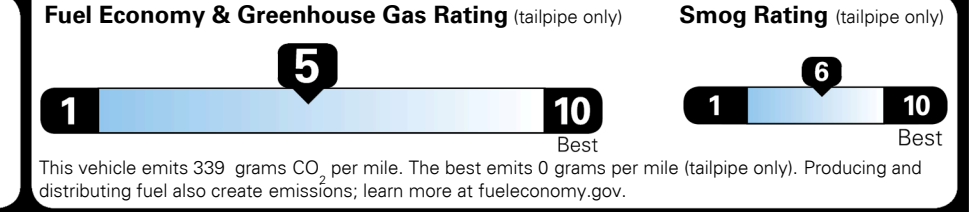

EPA DOT Fuel Economy and Environment

Gasoline Vehicle

You spend \$500 more in fuel costs over 5 years compared to the average new vehicle.

Actual results will vary for many reasons, including driving conditions and how you drive and maintain your vehicle. The average new vehicle gets 28 MPG and costs \$9,500 to fuel over 5 years. Cost estimates are based on 15,000 miles per year at \$ 3.50 per gallon. MPGe is miles per gasoline gallon equivalent. Vehicle emissions are a significant cause of climate change and smog.