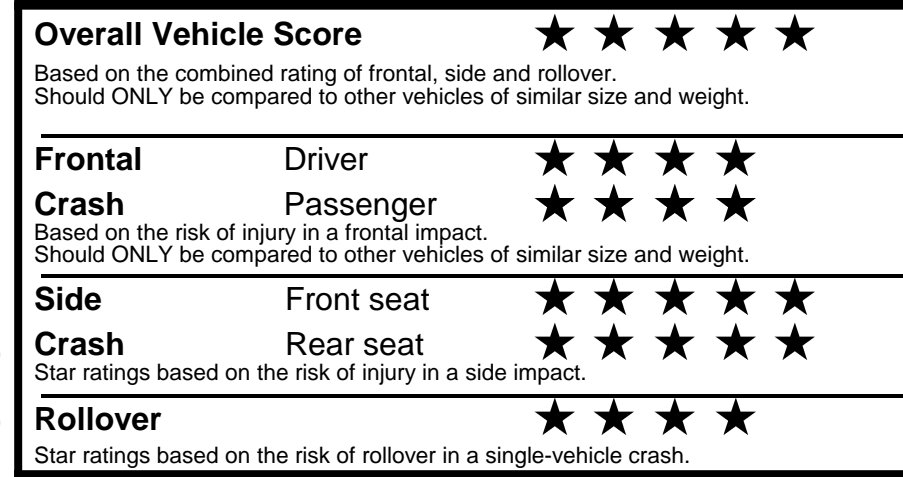

GOVERNMENT 5-STAR SAFETY RATINGS

PARTS CONTENT INFORMATION

FOR VEHICLES IN THIS CAR LINE U.S./CANADIAN PARTS CONTENT: 55 %

MAJOR SOURCES OF FOREIGN PARTS: KOREA: 35%

NOTE: PARTS CONTENT DOES NOT INCLUDE FINAL ASSEMBLY, DISTRIBUTION, OR OTHER NON-PARTS COSTS.

Star ratings range from 1 to 5 stars (★★★★★) with 5 being the highest. Source: National Highway Traffic Safety Administration (NHTSA). www.safercar.gov or 1-888-327-4236

FOR THIS VEHICLE FINAL ASSEMBLY POINT: WEST POINT, GA, USA

Manufacturer's suggested retail price includes Manufacturer's recommended pre-delivery service. License and title fees, state and local taxes and other dealer installed options and accessories are not included in the manufacturer's suggested retail price.

COUNTRY OF ORIGIN ENGINE (MOTOR): USA

TRANSMISSION: USA