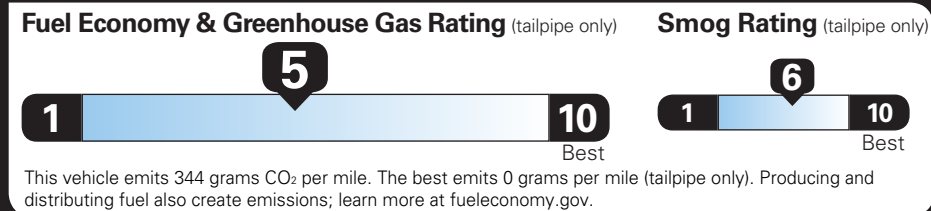

EPA DOT Fuel Economy and Environment

Gasoline Vehicle

Fuel Economy EQUINOX AWD

Small SUVs range from 14 to 118 MPG. The best vehicle rates 140 MPGe.

26 MPG combined city/hwy
24 MPG city
29 MPG highway

3.8 gallons per 100 miles

You spend **$500** more in fuel costs over 5 years compared to the average new vehicle.

Annual fuel cost **$2,000**