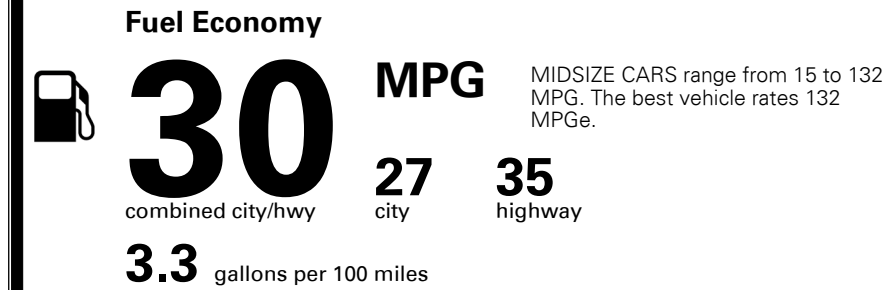

\$295.00

MSRP INCLUDING OPTIONS

\$ 24,685.00

INLAND FREIGHT AND HANDLING

\$ 1,125.00

TOTAL MANUFACTURER'S SUGGESTED RETAIL PRICE ▶

\$ 25,810.00

*Additional terms and conditions apply.
 **Kia Connect may be currently unavailable for Model Year 2022 and newer vehicles sold or purchased in Massachusetts; please see owners.kia.com for updates on availability.
 NOTE: When you purchase this vehicle, Kia America, Inc. collects personal information you provide to the dealership. For information on our collection and use of personal information and your rights, please see our Privacy Policy on www.kia.com.

TOTAL ADDITIONAL WEIGHT:

EPA DOT Fuel Economy and Environment

Gasoline Vehicle

You save \$500
 in fuel costs over 5 years compared to the average new vehicle.

Annual fuel cost \$1,500

Actual results will vary for many reasons, including driving conditions and how you drive and maintain your vehicle. The average new vehicle gets 28 MPG and costs \$8,000 to fuel over 5 years. Cost estimates are based on 15,000 miles per year at \$ 2.95 per gallon. MPGe is miles per gasoline gallon equivalent. Vehicle emissions are a significant cause of climate change and smog.