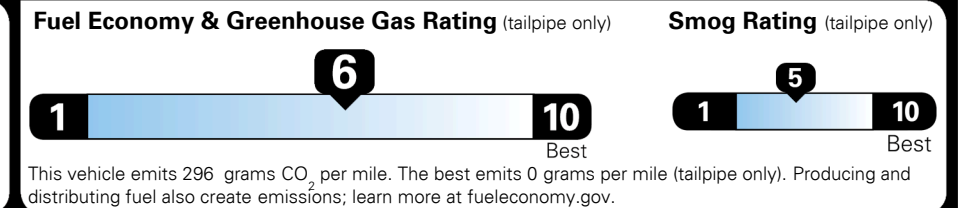

TOTAL ADDITIONAL WEIGHT:

EPA DOT Fuel Economy and Environment

Gasoline Vehicle

You save \$500
 in fuel costs over 5 years compared to the average new vehicle.

Annual fuel cost \$1,500

Actual results will vary for many reasons, including driving conditions and how you drive and maintain your vehicle. The average new vehicle gets 28 MPG and costs \$8,000 to fuel over 5 years. Cost estimates are based on 15,000 miles per year at \$ 2.95 per gallon. MPGe is miles per gasoline gallon equivalent. Vehicle emissions are a significant cause of climate change and smog.