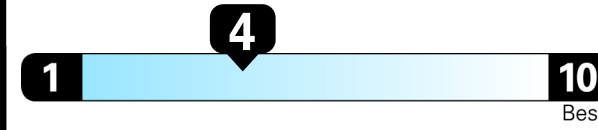

Gasoline Vehicle

2023 Atlas Cross Sport V6 SEL

Opal White Pearl exterior
Titan Black Leatherette interior

8-Speed Automatic w/ Tiptronic® 4MOTION®

Volkswagen

Fuel Economy
20 MPG
combined city/hwy
18 city
24 highway
5 gallons per 100 miles

Small SUVs range from 14 to 123 MPG. The best vehicle rates 140 MPGe.

You spend \$3,000
more in fuel costs over 5 years
compared to the average new vehicle.

Annual fuel COST
\$2,200

Fuel Economy & Greenhouse Gas Rating (tailpipe only)