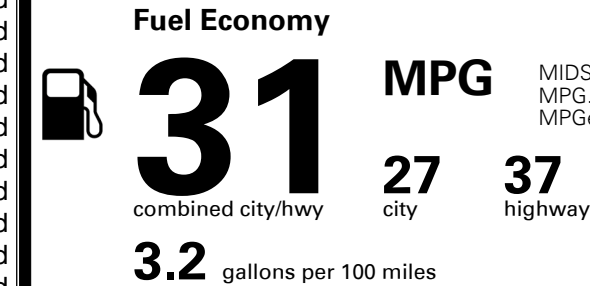

EPA DOT Fuel Economy and Environment

Gasoline Vehicle

MIDSIZE CARS range from 15 to 132 MPG. The best vehicle rates 140 MPGe.

You save
$1,000
in fuel costs
over 5 years
compared to the
average new vehicle.

Annual fuel cost
$1,750