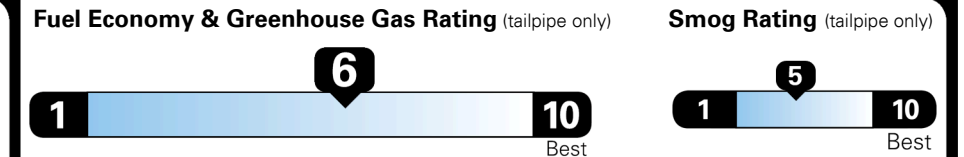

This vehicle emits 293 grams CO₂ per mile. The best emits 0 grams per mile (tailpipe only). Producing and distributing fuel also create emissions; learn more at fueleconomy.gov.

Actual results will vary for many reasons, including driving conditions and how you drive and maintain your vehicle. The average new vehicle gets 28 MPG and costs $9,750 to fuel over 5 years. Cost estimates are based on 15,000 miles per year at $ 3.60 per gallon. MPGe is miles per gasoline gallon equivalent. Vehicle emissions are a significant cause of climate change and smog.

fueleconomy.gov

Calculate personalized estimates and compare vehicles

GOVERNMENT 5-STAR SAFETY RATINGS

Overall Vehicle Score   **Not Rated**

Based on the combined rating of frontal, side and rollover.
Should ONLY be compared to other vehicles of similar size and weight.

Frontal   Driver   **Not Rated**

Crash   Passenger   **Not Rated**

Based on the risk of injury in a frontal impact.
Should ONLY be compared to other vehicles of similar size and weight.

Side   Front seat   **Not Rated**

Crash   Rear seat   **Not Rated**

Star ratings based on the risk of injury in a side impact.

Rollover   **Not Rated**

Star ratings based on the risk of rollover in a single-vehicle crash.

Star ratings range from 1 to 5 stars (★★★★★) with 5 being the highest.

Source: National Highway Traffic Safety Administration (NHTSA).

www.safercar.gov or 1-888-327-4236

Manufacturer's suggested retail price includes Manufacturer's recommended pre-delivery service. License and title fees, state and local taxes and other dealer installed options and accessories are not included in the manufacturer's suggested retail price.

PARTS CONTENT INFORMATION

FOR VEHICLES IN THIS CAR LINE U.S./CANADIAN
PARTS CONTENT: 60 %

MAJOR SOURCES OF FOREIGN PARTS:
KOREA: 30%

NOTE: PARTS CONTENT DOES NOT INCLUDE FINAL ASSEMBLY, DISTRIBUTION, OR OTHER NON-PARTS COSTS.

FOR THIS VEHICLE
FINAL ASSEMBLY POINT:
WEST POINT, GA, USA

COUNTRY OF ORIGIN

ENGINE: **USA**

TRANSMISSION: **USA**