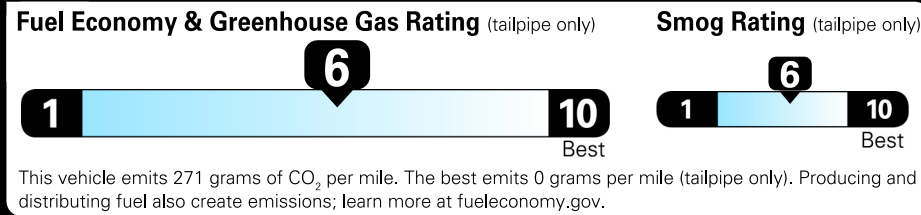

LOC: FP FP
Deep Black Pearl exterior

Dealer Stock Status: INVENTORY

Titan Black cloth interior

VIN: 3VWBX7BU5SM069289

MODEL: BU52RS-2025 Jetta 1.5T Sport
2025086-ORIGINAL

EPA DOT Fuel Economy and Environment

Gasoline Vehicle

2025 Jetta 1.5T Sport

Deep Black Pearl exterior
Titan Black cloth interior

8-speed Automatic w/ Tiptronic®

Volkswagen

Fuel Economy
33 MPG
combined city/hwy
29 city
40 highway
3 gallons per 100 miles

Compact Cars range from 17 to 105 MPG.
The best vehicle rates 140 MPGe.

You save $1,500
in fuel costs over 5 years
compared to the average new vehicle.

Annual fuel COST
$1,600

Actual results will vary for many reasons, including driving conditions and how you drive and maintain your vehicle. The average new vehicle gets 28 MPG and costs $9,500 to fuel over 5 years. Cost estimates are based on 15,000 miles per year at $3.50 per gallon. MPGe is miles per gasoline gallon equivalent. Vehicle emissions are a significant cause of climate change and smog.

fueleconomy.gov
Calculate personalized estimates and compare vehicles

GOVERNMENT 5-STAR SAFETY RATINGS

Overall Vehicle Score ★★★★★
Based on the combined ratings of frontal, side and rollover.
Should ONLY be compared to other vehicles of similar size and weight.

Frontal Crash	Driver	★★★★★
	Passenger	★★★★★

Based on the risk of injury in a frontal impact.
Should ONLY be compared to other vehicles of similar size and weight.

Side Crash	Front Seat	★★★★★
	Rear Seat	★★★★★

Based on the risk of injury in a side impact.

Rollover ★★★★★
Based on the risk of rollover in a single-vehicle crash.

Star ratings range from 1 to 5 stars (★★★★★) with 5 being the highest.
Source: National Highway Traffic Safety Administration (NHTSA),
www.safercar.gov or 1-888-327-4236

PARTS CONTENT INFORMATION

For vehicles in this carline:
U.S./CANADIAN PARTS CONTENT: 21%
Major sources of foreign parts content:
MEXICO 33%

Note: parts content does not include final assembly, distribution or other non-parts costs.

For this vehicle:
Final assembly point:
PUEBLA, MEXICO
Country of origin:
ENGINE:
MEXICO
TRANSMISSION:
UNITED STATES

VIN: 3VWBX7BU5SM069289

COMM. NUMBER: V42635

Port of Entry: FREEPORT

GVWR: 1,890 kg/ 4,167 lbs
GVWR Threshold:
28.35 kg/ 62.51 lbs
Accessories Weight:
7.06 kg/ 15.56 lbs

STANDARD FEATURES (unless replaced by packages or options)

PERFORMANCE

- 1.5L TSI® 16-valve DOHC turbo 4-cylinder engine
- Front-wheel drive
- Engine Start-Stop System
- XDS® Cross Differential System
- Electric power steering

EXTERIOR

- 17" alloy wheels w/ all-season tires
- Automatic, LED headlights & LED Daytime Running Lights (DRL); LED taillights
- Front grille w/ integrated light bar
- Heated, foldable, power adjustable side mirrors
- Rain-sensing, variable intermittent front wipers
- Blacked out front grille; black side window trim; black side mirror caps

INTERIOR

- Climatronic® Touch dual-zone automatic climate control w/ advanced air filter
- Leather-wrapped steering wheel, multi-function
- Tilting & telescoping adjustable steering column
- Driver's seat: heated, manually adjustable
- Front passenger seat: heated, manually adjustable
- Rear seat: 60/40 split-folding, w/ center armrest
- Cloth seating surfaces w/ embossed pattern inserts
- Black headliner
- Auto-dimming interior rearview mirror
- Center console w/ cup holders & storage; front center armrest w/ storage box
- Front-row USB data ports
- Stainless steel pedal caps

SAFETY & DRIVER ASSISTANCE