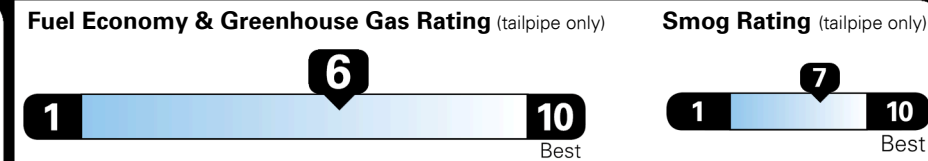

This vehicle emits 302 grams CO₂ per mile. The best emits 0 grams per mile (tailpipe only). Producing and distributing fuel also create emissions; learn more at fueleconomy.gov.

Actual results will vary for many reasons, including driving conditions and how you drive and maintain your vehicle. The average new vehicle gets 27 MPG and costs $7,500 to fuel over 5 years. Cost estimates are based on 15,000 miles per year at $ 2.70 per gallon. MPGe is miles per gasoline gallon equivalent. Vehicle emissions are a significant cause of climate change and smog.

fueleconomy.gov

Calculate personalized estimates and compare vehicles

GOVERNMENT 5-STAR SAFETY RATINGS

Overall Vehicle Score ★ ★ ★ ★

Based on the combined rating of frontal, side and rollover. Should ONLY be compared to other vehicles of similar size and weight.

Frontal	Driver	★ ★ ★ ★ ★
Crash	Passenger	★ ★ ★ ★
Based on the risk of injury in a frontal impact. Should ONLY be compared to other vehicles of similar size and weight.		
Side	Front seat	★ ★ ★ ★ ★
Crash	Rear seat	★ ★ ★ ★ ★
Star ratings based on the risk of injury in a side impact.		
Rollover		★ ★ ★ ★
Star ratings based on the risk of rollover in a single-vehicle crash.		

Star ratings range from 1 to 5 stars (★★★★★) with 5 being the highest. Source: National Highway Traffic Safety Administration (NHTSA). www.safercar.gov or 1-888-327-4236

Manufacturer's suggested retail price includes Manufacturer's recommended pre-delivery service. License and title fees, state and local taxes and other dealer installed options and accessories are not included in the manufacturer's suggested retail price.

PARTS CONTENT INFORMATION

FOR VEHICLES IN THIS CAR LINE U.S./CANADIAN PARTS CONTENT: 0 %

MAJOR SOURCES OF FOREIGN PARTS:
OTHER: 10%
KOREA: 90%

NOTE: PARTS CONTENT DOES NOT INCLUDE FINAL ASSEMBLY, DISTRIBUTION, OR OTHER NON-PARTS COSTS.

FOR THIS VEHICLE FINAL ASSEMBLY POINT: GWANGJU, KOREA

COUNTRY OF ORIGIN
ENGINE (MOTOR): KOREA
TRANSMISSION: KOREA