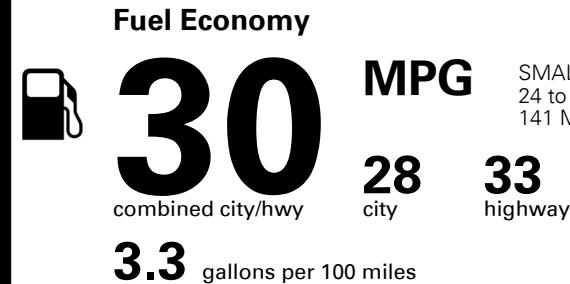

TOTAL ADDITIONAL WEIGHT: 6.0

EPA DOT Fuel Economy and Environment

Gasoline Vehicle

SMALL STATION WAGONS range from 24 to 118 MPG. The best vehicle rates 141 MPGe.

You save \$750
 in fuel costs over 5 years compared to the average new vehicle.