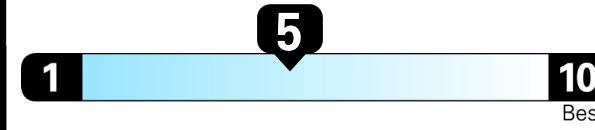

LOC: Mythos Black Metallic exterior

Dealer Stock Status: INVENTORY

Titan Black leather interior

VIN: WVV2A7CD8RW217738

MODEL: CD12UX-2024 Golf GTI 380 SE
2024207-ORIGINAL

EPA DOT Fuel Economy and Environment

Gasoline Vehicle

2024 Golf GTI 380 SE

Mythos Black Metallic exterior
Titan Black leather interior

6-speed Manual Transmission

Volkswagen

Fuel Economy
27 MPG
combined city/hwy
23 city
34 highway
3.7 gallons per 100 miles

Mid-Size Cars range from 15 to 132 MPG.
The best vehicle rates 140 MPGe.

You spend $250
more in fuel costs over 5 years
compared to the average new vehicle.

Annual fuel COST
$2,000

Fuel Economy & Greenhouse Gas Rating (tailpipe only)

This vehicle emits 327 grams of CO₂ per mile. The best emits 0 grams per mile (tailpipe only). Producing and distributing fuel also create emissions; learn more at fuel economy.gov.

Smog Rating (tailpipe only)