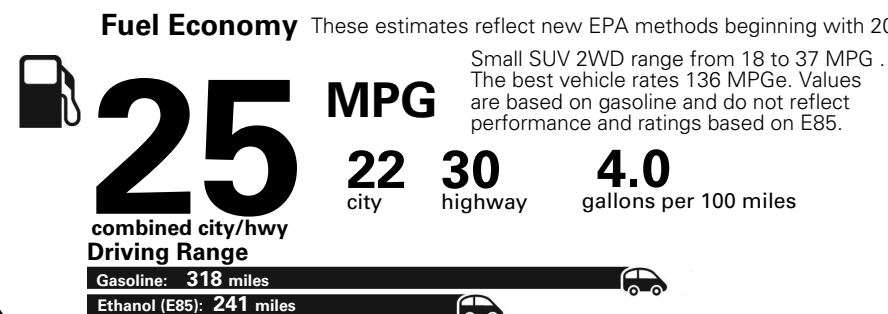

MANUFACTURER'S SUGGESTED RETAIL PRICE OF THIS MODEL INCLUDING DEALER PREPARATION

Base Price: \$22,095

JEOP RENEGADE LATITUDE 4X2
Exterior Color: Black Exterior Paint
Interior Color: Black Interior Colors
Interior: Premium Cloth Bucket Seats
Engine: 2.4-Liter I4 MultiAir[®] Engine
Transmission: 9-Speed 948TE Automatic Transmission

For more information visit: www.jeep.com
 or call 1-877-IAM-JEEP

FCA US LLC

Fuel Economy and Environment

**Flexible Fuel Vehicle
Gasoline-Ethanol (E85)**

You spend \$500
 in fuel costs over 5 years compared to the average new vehicle.