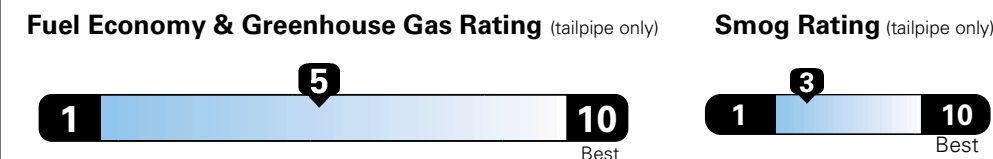

MANUFACTURER'S SUGGESTED RETAIL PRICE OF THIS MODEL INCLUDING DEALER PREPARATION

Base Price: \$22,095

JEOP RENEGADE LATITUDE 4X2
Exterior Color: Black Exterior Paint
Interior Color: Black Interior Colors
Interior: Premium Cloth Bucket Seats
Engine: 2.4-Liter I4 MultiAir[®] Engine
Transmission: 9-Speed 948TE Automatic Transmission

For more information visit: www.jeep.com
 or call 1-877-IAM-JEEP

FCA US LLC

Fuel Economy and Environment

**Flexible Fuel Vehicle
Gasoline-Ethanol (E85)**

You spend \$500
 in fuel costs over 5 years compared to the average new vehicle.

Annual fuel cost \$1,450

Actual results will vary for many reasons, including driving conditions and how you drive and maintain your vehicle. The average new vehicle gets 27 MPG and cost \$6,750 to fuel over 5 years. Cost estimates are based on 15,000 miles per year at \$2.40 per gallon. This is a dual fueled automobile. MPGe is miles per gasoline gallon equivalent. Vehicle emissions are a significant cause of climate change and smog.