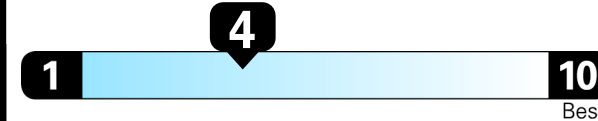

Gasoline Vehicle

2023 Atlas Cross Sport V6 SE w/ Technology

Pyrite Silver Metallic exterior
Titan Black Leatherette interior

8-Speed Automatic w/ Tiptronic® FWD

Volkswagen

Fuel Economy
20 MPG
18 city 24 highway
5 gallons per 100 miles

Small SUVs range from 14 to 129 MPG. The best vehicle rates 132 MPGe.

You spend \$3,000
more in fuel costs over 5 years compared to the average new vehicle.

Annual fuel COST
\$2,200

Fuel Economy & Greenhouse Gas Rating (tailpipe only)