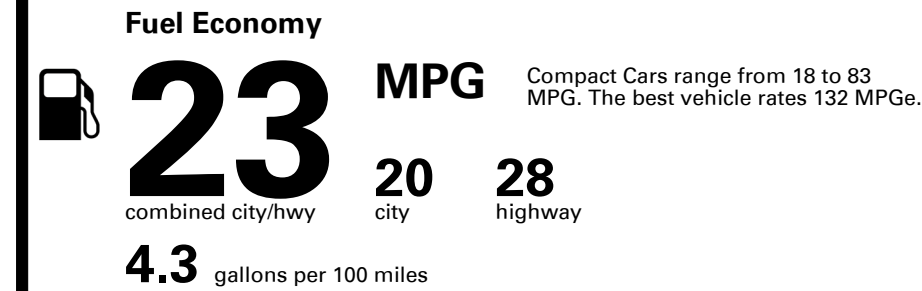

Additional Standard Features

- Carpeted Floor Mats

Full Tank of Gas

GENESIS WARRANTY

- 5-year/60,000-mile New Vehicle Warranty*
- 10-year/100,000-mile Powertrain Warranty*
- 7-year/Unlimited-mile Anti-perforation Warranty*
- Limited warranties, see dealer for details

Manufacturer's Suggested Retail Price: $41,500.00

ADDED FEATURES:

*Sport Prestige Package: $4,200.00

- 19-inch Sport Alloy Wheels
- Leather Seating Surfaces
- Dark Chrome Grille & Daylight Opening Trim
- Sport Aluminum Trim
- Wide Sunroof
- Lexicon® Premium Audio
- Ventilated Front Seats
- Parking Distance Warning - Forward & Reverse
- Rain-Sensing Wipers
- Wireless Device Charging
- Power-folding ECM Outside Mirrors w/ Genesis Logo Puddle Lamps

Accessories

- *First Aid Kit $45.00
- *Mudguards $140.00
- *Bumper Appliqué $85.00
- *Wheel Locks $85.00

SOLD TO: UT701 SHIPPED TO: UT701
GENESIS OF LINDON
452 S LINDON PARK DR
LINDON UT 84042

Inland Freight & Handling : $1,125.00

VIN: KMTG34TA1PU124350	ENGINE: G4KLN091047	EXTERIOR COLOR: ALTA WHITE	INTERIOR/SEAT COLOR: SANDSTORM GRAY W/ GRAY
MODEL: R0422A45	PORT OF ENTRY: HU	TRANSPORT: TRUCK	ACCESSORY WEIGHT: 10 lbs./ 4 kgs.

TOTAL PRICE: $47,180.00

100 A 1073KRCC

EMISSIONS:
This vehicle is certified to meet emission requirements in all 50 states

EPA DOT Fuel Economy and Environment

Gasoline Vehicle

You spend $4,000
more in fuel costs over 5 years compared to the average new vehicle.

Annual fuel cost $2,400

Fuel Economy & Greenhouse Gas Rating (tailpipe only)

Smog Rating (tailpipe only)

This vehicle emits 393 grams CO₂ per mile. The best emits 0 grams per mile (tailpipe only). Producing and distributing fuel also create emissions; learn more at fueleconomy.gov.

Actual results will vary for many reasons, including driving conditions and how you drive and maintain your vehicle. The average new vehicle gets 28 MPG and costs $8,000 to fuel over 5 years. Cost estimates are based on 15,000 miles per year at $ 3.65 per gallon. MPGe is miles per gasoline gallon equivalent. Vehicle emissions are a significant cause of climate change and smog.

fueleconomy.gov

Calculate personalized estimates and compare vehicles

GOVERNMENT 5-STAR SAFETY RATINGS

This vehicle has not been rated by the government for overall vehicle score, frontal crash, side crash or rollover risk.

Source: National Highway Traffic Safety Administration (NHTSA).
www.safercar.gov or 1-888-327-4236

Manufacturer's suggested retail price includes manufacturer's recommended pre-delivery service. Gasoline license and title fees state and local taxes and dealer installed options and accessories are not included in the manufacturer's suggested retail price. This label has been affixed to this vehicle by Genesis Motor America, pursuant to the requirements of 15 U.S.C. 1231 et seq. which prohibits its removal or alteration prior to delivery to the ultimate purchaser.

PARTS CONTENT INFORMATION

FOR VEHICLES IN THIS CARLINE: U.S./CANADIAN PARTS CONTENT: 3 %

MAJOR SOURCES OF FOREIGN PARTS CONTENT: KOREA: 90 %

FOR THIS VEHICLE: FINAL ASSEMBLY POINT: ULSAN, KOREA

COUNTRY OF ORIGIN:

ENGINE: KOREA TRANSMISSION: KOREA

Note: Parts content does not include final assembly, distribution, or other non-parts costs.