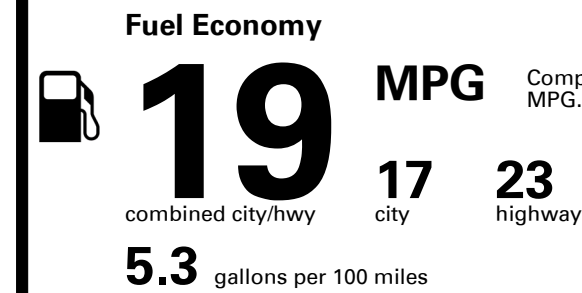

Additional Standard Features

- Carpeted Floor Mats

Full Tank of Gas

GENESIS WARRANTY

- 5-year/60,000-mile New Vehicle Warranty*
- 10-year/100,000-mile Powertrain Warranty*
- 7-year/Unlimited-mile Anti-perforation Warranty*
- Limited warranties, see dealer for details

Manufacturer's Suggested Retail Price: $0.00

ADDED FEATURES:

*Sport Prestige Package: $0.00

- Electronically Controlled Suspension
- Limited Slip Differential
- Head-Up Display
- Nappa Leather Seating Surfaces
- Microfiber Suede Headliner & Pillars
- Surround View Monitor
- Blind-Spot View Monitor
- Power Trunk

SOLD TO: GN555
GMA NAT'L AREA VEH ADMIN
10550 TALBERT AVENUE
FOUNTAIN VALLEY CA 92708

SHIPPED TO: AS633
LOS ANGELES INTL. AUTO SHOW
9700 BELLANCA AVE
LOS ANGELES CA 90045

VIN: KMTG54SE0SU154687	EXTERIOR COLOR: BURLEIGH BLUE	INTERIOR/SEAT COLOR: FOG GRAY TWO TONE/FOG
MODEL: R0462A65	PORT OF ENTRY: HU	TRANSPORT: TRUCK
ACCESSORY WEIGHT: 7 lbs./ 3 kgs.		355 H 3355KGLOVI

EMISSIONS:
This vehicle is certified to meet emission requirements in all 50 states
2025 GENESIS INVITATIONAL

TOTAL PRICE: TBD

EPA DOT Fuel Economy and Environment

Gasoline Vehicle

Compact Cars range from 17 to 105 MPG. The best vehicle rates 140 MPGe.

You spend $7,250
more in fuel costs over 5 years
compared to the average new vehicle.

Annual fuel cost $3,350