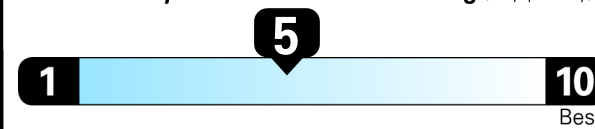

Gasoline Vehicle

2022 Atlas 2.0T SE w/ Technology

Aurora Red Metallic exterior
Titan Black Leatherette interior

8-speed Automatic w/ Tiptronic® 4MOTION®

Volkswagen

Fuel Economy
22 MPG
combined city/hwy
20 city
24 highway
4.5 gallons per 100 miles

Small SUVs range from 14 to 129 MPG. The best vehicle rates 132 MPGe.

You spend \$1,500
more in fuel costs over 5 years
compared to the average new vehicle.

Annual fuel COST
\$1,600

Fuel Economy & Greenhouse Gas Rating (tailpipe only)