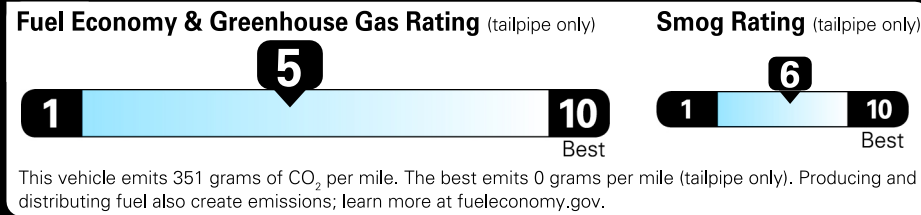

2026 Tiguan SE

Deep Black Pearl exterior
Mistral leatherette interior

8-Speed Automatic 4MOTION®

Volkswagen

Fuel Economy
25 MPG
combined city/hwy
22 MPG
city
30 MPG
highway
4 gallons per 100 miles

Small SUVs range from 14 to 125 MPG. The best vehicle rates 146 MPGe.

You spend \$1,500
more in fuel costs over 5 years
compared to the average new vehicle.

Annual fuel COST \$2,000

Actual results will vary for many reasons, including driving conditions and how you drive and maintain your vehicle. The average new vehicle gets 29 MPG and costs \$8,500 to fuel over 5 years. Cost estimates are based on 15,000 miles per year at \$3.30 per gallon. MPGe is miles per gasoline gallon equivalent. Vehicle emissions are a significant cause of climate change and smog.