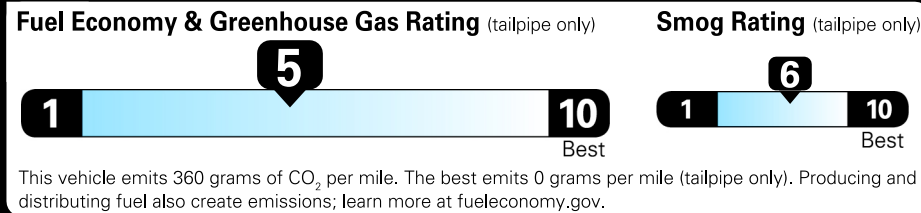

**EPA DOT Fuel Economy and Environment**

**Gasoline Vehicle**

**2026 Tiguan SEL R-Line® Turbo**

Sandstone exterior  
Grigio & Black leather interior

8-Speed Automatic 4MOTION®

Volkswagen

**Fuel Economy**  
**25** MPG  
combined city/hwy  
**22** MPG  
city  
**29** MPG  
highway  
**4** gallons per 100 miles

Small SUVs range from 14 to 125 MPG. The best vehicle rates 146 MPGe.

**You spend \$1,500**  
**more in fuel costs over 5 years**  
compared to the average new vehicle.

**Annual fuel COST**  
**\$2,000**