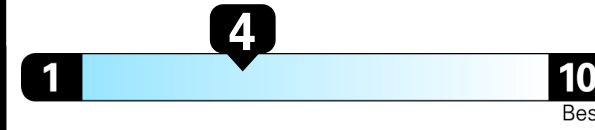

2026 Atlas SEL

Opal White Pearl exterior
Titan Black leather interior

8-speed Automatic w/ Tiptronic® 4MOTION®

Volkswagen

Fuel Economy
21 MPG
combined city/hwy
19 city
25 highway
4.8 gallons per 100 miles

Small SUVs range from 14 to 125 MPG. The best vehicle rates 146 MPGe.

You spend \$3,250
more in fuel costs over 5 years
compared to the average new vehicle.

Annual fuel COST
\$2,350

Fuel Economy & Greenhouse Gas Rating (tailpipe only)