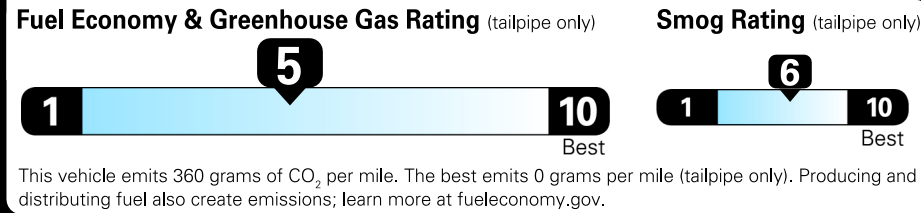

Gasoline Vehicle

2026 Tiguan SEL R-Line® Turbo

Monterey Blue Pearl exterior
Mistral leather interior

8-Speed Automatic 4MOTION®

Volkswagen

Fuel Economy
25 MPG
combined city/hwy
22 MPG
city
29 MPG
highway
4 gallons per 100 miles

Small SUVs range from 14 to 125 MPG. The best vehicle rates 146 MPGe.

You spend \$1,500
more in fuel costs over 5 years
compared to the average new vehicle.

Annual fuel COST \$2,000

Actual results will vary for many reasons, including driving conditions and how you drive and maintain your vehicle. The average new vehicle gets 29 MPG and costs \$8,500 to fuel over 5 years. Cost estimates are based on 15,000 miles per year at \$3.30 per gallon. MPGe is miles per gasoline gallon equivalent. Vehicle emissions are a significant cause of climate change and smog.