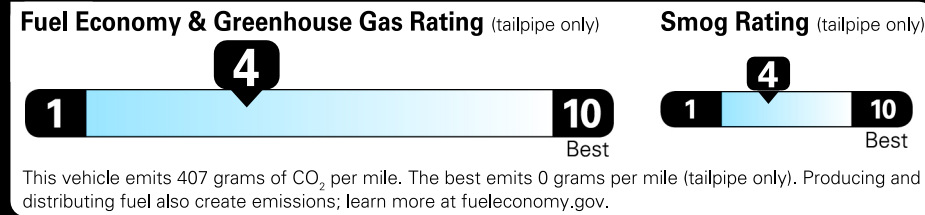

LOC:  
Deep Black Pearl exterior

Dealer Stock Status: INVENTORY

Titan Black leatherette interior

MODEL: CA33PR-2026 Atlas SE  
2026134-CP5 LABEL

**EPA DOT Fuel Economy and Environment**

**Gasoline Vehicle**

**2026 Atlas SE**

Deep Black Pearl exterior  
Titan Black leatherette interior

8-speed Automatic w/ Tiptronic® 4MOTION®

Volkswagen

**Fuel Economy**  
**22** MPG  
combined city/hwy  
**20** city  
**26** highway  
**4.5** gallons per 100 miles

Small SUVs range from 14 to 125 MPG. The best vehicle rates 146 MPGe.

**You spend \$2,750**  
**more in fuel costs over 5 years**  
compared to the average new vehicle.

**Annual fuel COST**  
**\$2,250**