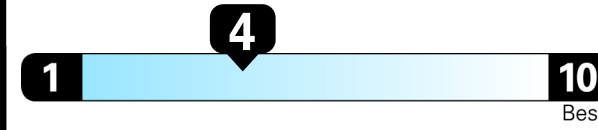

2026 Atlas SEL

Deep Black Pearl exterior
Titan Black leather interior

8-speed Automatic w/ Tiptronic® 4MOTION®

Volkswagen

Fuel Economy
21 MPG
combined city/hwy
19 city
25 highway
4.8 gallons per 100 miles

Small SUVs range from 14 to 125 MPG. The best vehicle rates 146 MPGe.

You spend \$3,250
more in fuel costs over 5 years
compared to the average new vehicle.

Annual fuel COST
\$2,350

Fuel Economy & Greenhouse Gas Rating (tailpipe only)