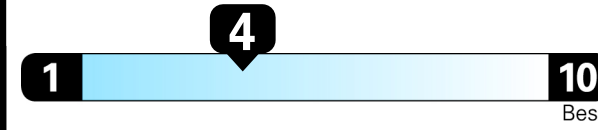

LOC: Deep Black Pearl exterior

Dealer Stock Status: INVENTORY

French Roast & Black leather interior

MODEL: CA34PR-2026 Atlas SEL
2026132-DUPLICATE

EPA DOT Fuel Economy and Environment

Gasoline Vehicle

2026 Atlas SEL

Deep Black Pearl exterior
French Roast & Black leather interior

8-speed Automatic w/ Tiptronic® 4MOTION®

Volkswagen

Fuel Economy
21 MPG
combined city/hwy
19 city
25 highway
4.8 gallons per 100 miles

Small SUVs range from 14 to 125 MPG. The best vehicle rates 146 MPGe.

You spend $3,250
more in fuel costs over 5 years
compared to the average new vehicle.

Annual fuel COST
$2,350

Fuel Economy & Greenhouse Gas Rating (tailpipe only)

This vehicle emits 417 grams of CO₂ per mile. The best emits 0 grams per mile (tailpipe only). Producing and distributing fuel also create emissions; learn more at fueleconomy.gov.

Smog Rating (tailpipe only)