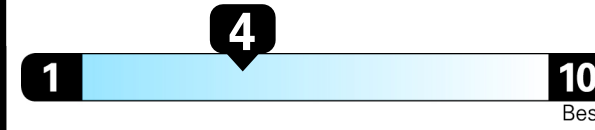

LOC: Opal White Pearl exterior

Dealer Stock Status: INVENTORY

Dark Beige & Black leatherette interior

VIN: 1V2HC2CA0TC213011

MODEL: CMD7PR-2026 Atlas Cross Sport SE w/ Technology 2026091-REPRINT

EPA DOT Fuel Economy and Environment

Gasoline Vehicle

2026 Atlas Cross Sport SE w/ Technology

Volkswagen

Opal White Pearl exterior

8-speed Automatic w/ Tiptronic® 4MOTION®

Dark Beige & Black leatherette interior

Fuel Economy
22 MPG
combined city/hwy
20 city
26 highway
4.5 gallons per 100 miles

Small SUVs range from 14 to 125 MPG. The best vehicle rates 146 MPGe.

You spend $2,750
more in fuel costs over 5 years
compared to the average new vehicle.

Annual fuel COST
$2,250

Fuel Economy & Greenhouse Gas Rating (tailpipe only)

This vehicle emits 407 grams of CO₂ per mile. The best emits 0 grams per mile (tailpipe only). Producing and distributing fuel also create emissions; learn more at fueleconomy.gov.

Smog Rating (tailpipe only)