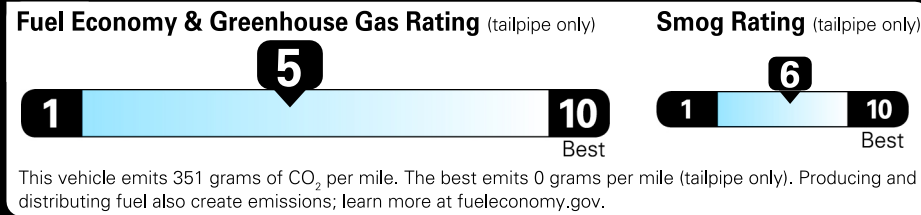

Gasoline Vehicle

2026 Tiguan SE

Monterey Blue Pearl exterior
Grigio & Black leatherette interior

8-Speed Automatic 4MOTION®

Volkswagen

Fuel Economy
25 MPG
combined city/hwy
22 MPG
city
30 MPG
highway
4 gallons per 100 miles

Small SUVs range from 14 to 125 MPG. The best vehicle rates 146 MPGe.

You spend \$1,500
more in fuel costs over 5 years
compared to the average new vehicle.

Annual fuel COST
\$2,000

Actual results will vary for many reasons, including driving conditions and how you drive and maintain your vehicle. The average new vehicle gets 29 MPG and costs \$8,500 to fuel over 5 years. Cost estimates are based on 15,000 miles per year at \$3.30 per gallon. MPGe is miles per gasoline gallon equivalent. Vehicle emissions are a significant cause of climate change and smog.